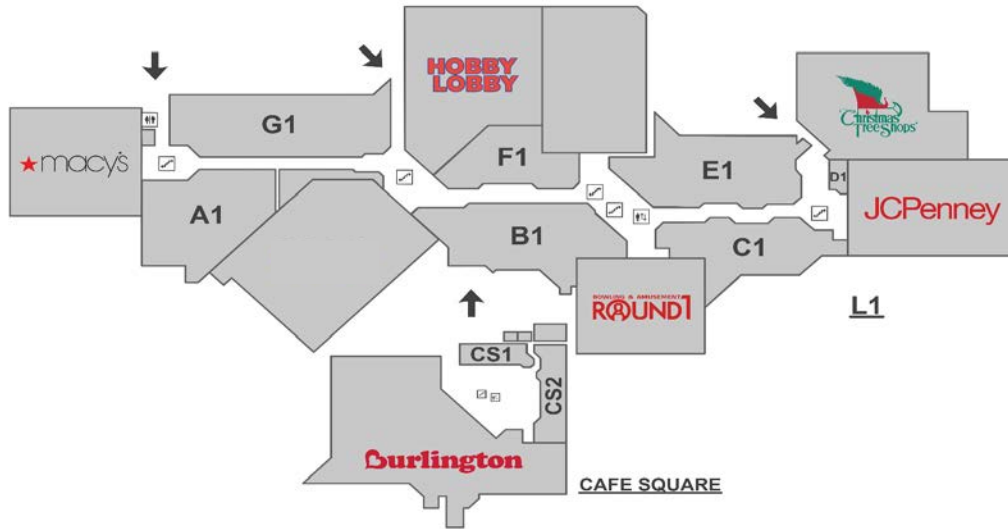

## mall

A T I N G L E S I D E

**STORE NAME**

**MAP LOCATION**

**STORE NAME**

**MAP LOCATION**

110 Grill	C2	LOFT	C2
A Touch of Beauty	A2	Macy's	See Map
A Touch of Beauty Hair & Nails	C1	Mall Convenience	B1
AC Moore	G1	Max Orient	CS2
Aerie	B1	McDonald's	CS2
Aeropostale	F1	Metro PCS	G1
Against All Odds	G1	Mi Amor	F1
Aldo	C2	Michael Kors	B2
All In Adventure	B1	Mocha Emporium	F2
American Eagle Outfitters	E1	Motherhood Maternity	E1
Anugraha Brows	F2	Mrs. Field's Cookies	B1
Apple	E2	New York & Company	E1
AT&T Wireless	B2	Ninety-Nine Restaurant & Pub	G2
Baby GAP	F1	Old Navy	A2
Banana Republic	E2	PacSun	E1
Bank of America - X-Press ATM	B2	Pandora Jewelry	A2
Bare Minerals	C2	Paramount ATM	F2
Bath & Body Works	F1	Payless Shoes	A2
Beauty Is Us Salon	E2	Perfume World	B1
Best Buy	See Map	PeoplesBank ATM	CS1
Billy Beez	See Map	Piercing Pagoda	E1
Boost Mobile	E1	Pottery Barn	C2