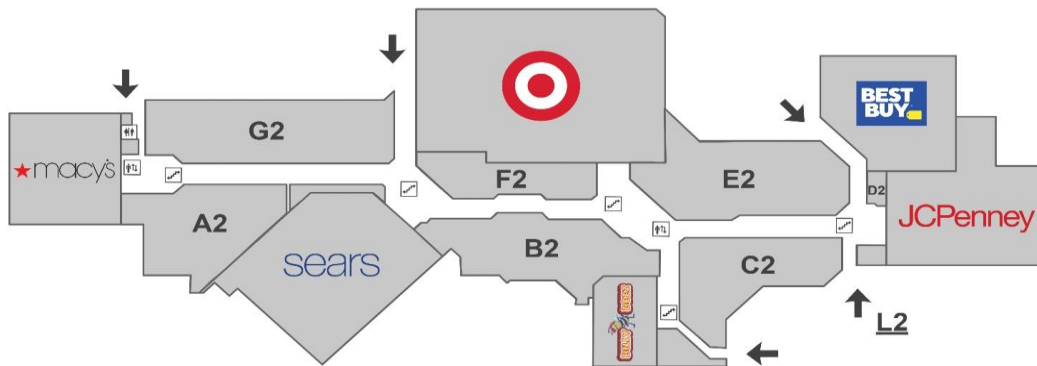

HOLYOKE

mall

A T I N G L E S I D E

STORE NAME

MAP LOCATION

STORE NAME

MAP LOCATION

110 Grill	C2	LOFT	C2
A Touch of Beauty	A2	Macy's	See Map
A Touch of Beauty Hair & Nails	C1	Mall Convenience	B1
AC Moore	G1	Max Orient	CS2
Aerie	B1	McDonald's	CS2
Aeropostale	F1	Metro PCS	G1
Against All Odds	G1	Mi Amor	F1
Aldo	C2	Michael Kors	B2
All In Adventure	B1	Mocha Emporium	F2
American Eagle Outfitters	E1	Motherhood Maternity	E1
Anugraha Brows	F2	Mrs. Field's Cookies	B1
Apple	E2	New York & Company	E1
AT&T Wireless	B2	Ninety-Nine Restaurant & Pub	G2
Baby GAP	F1	Old Navy	A2
Banana Republic	E2	PacSun	E1
Bank of America - X-Press ATM	B2	Pandora Jewelry	A2
Bare Minerals	C2	Paramount ATM	F2
Bath & Body Works	F1	Payless Shoes	A2
Beauty Is Us Salon	E2	Perfume World	B1
Best Buy	See Map	PeoplesBank ATM	CS1
Billy Beez	See Map	Piercing Pagoda	E1
Boost Mobile	E1	Pottery Barn	C2