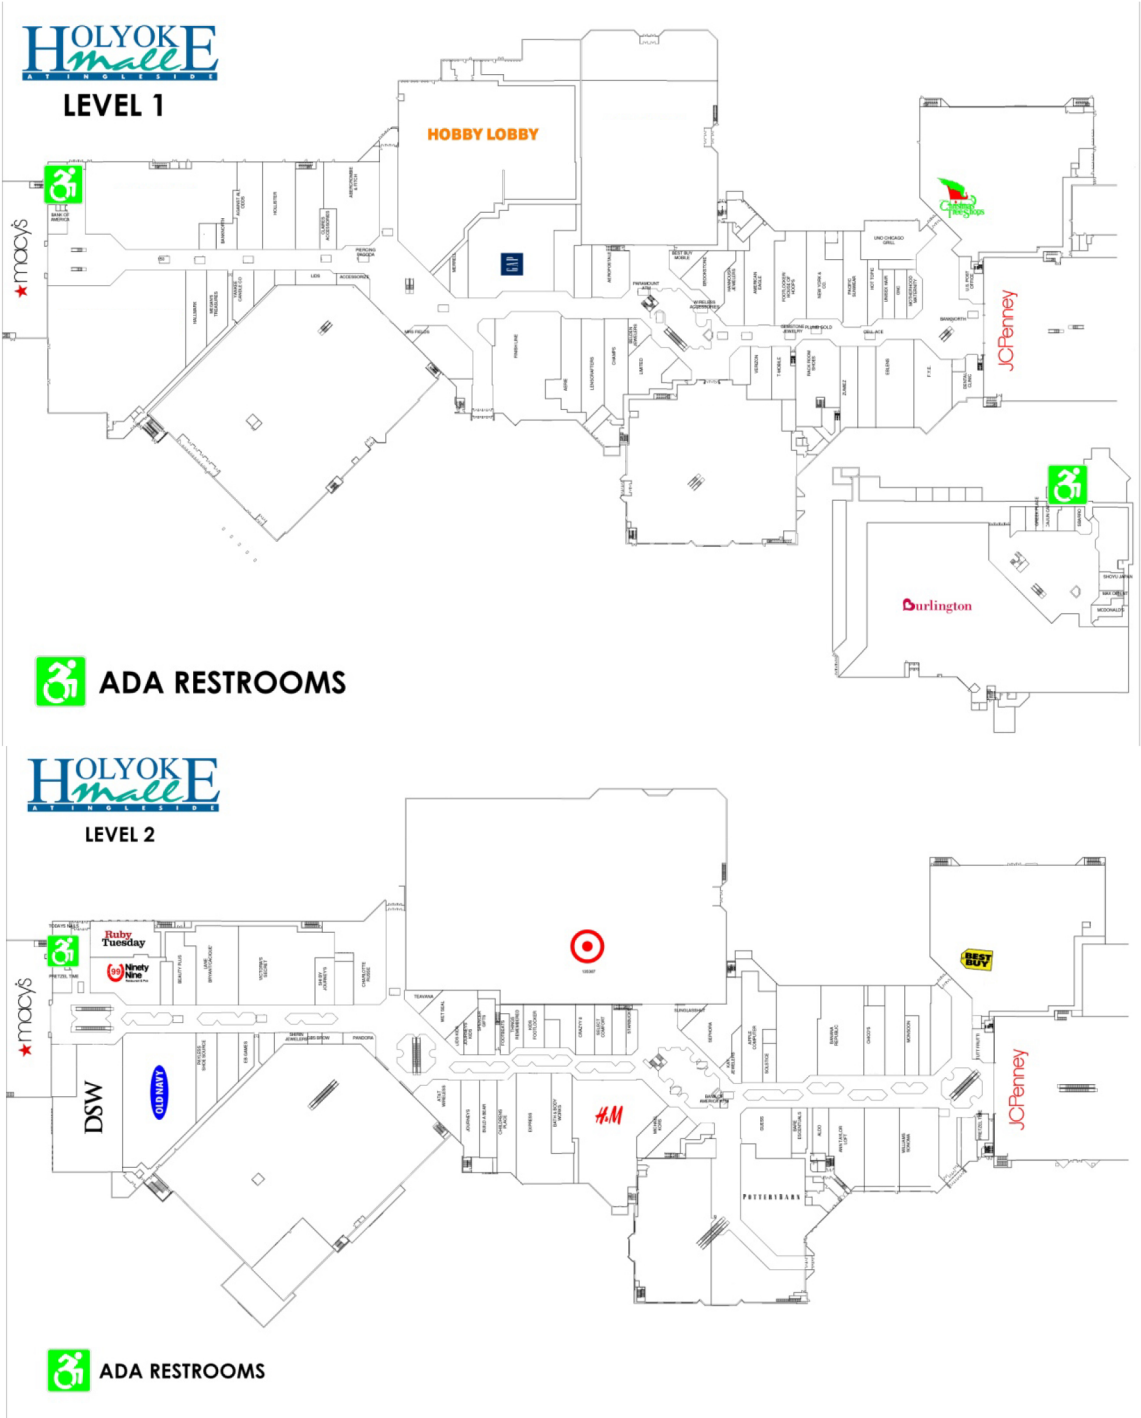

# HOLYOKE MALL

## ADA ACCESSIBILITY MAP

ADA accessible entrances are identified below and ample parking is available throughout the site. Thank you for shopping at Holyoke Mall.

Handicap Accessible restrooms can be found here:

In addition, please visit our anchor stores for family style and handicap accessible restrooms.