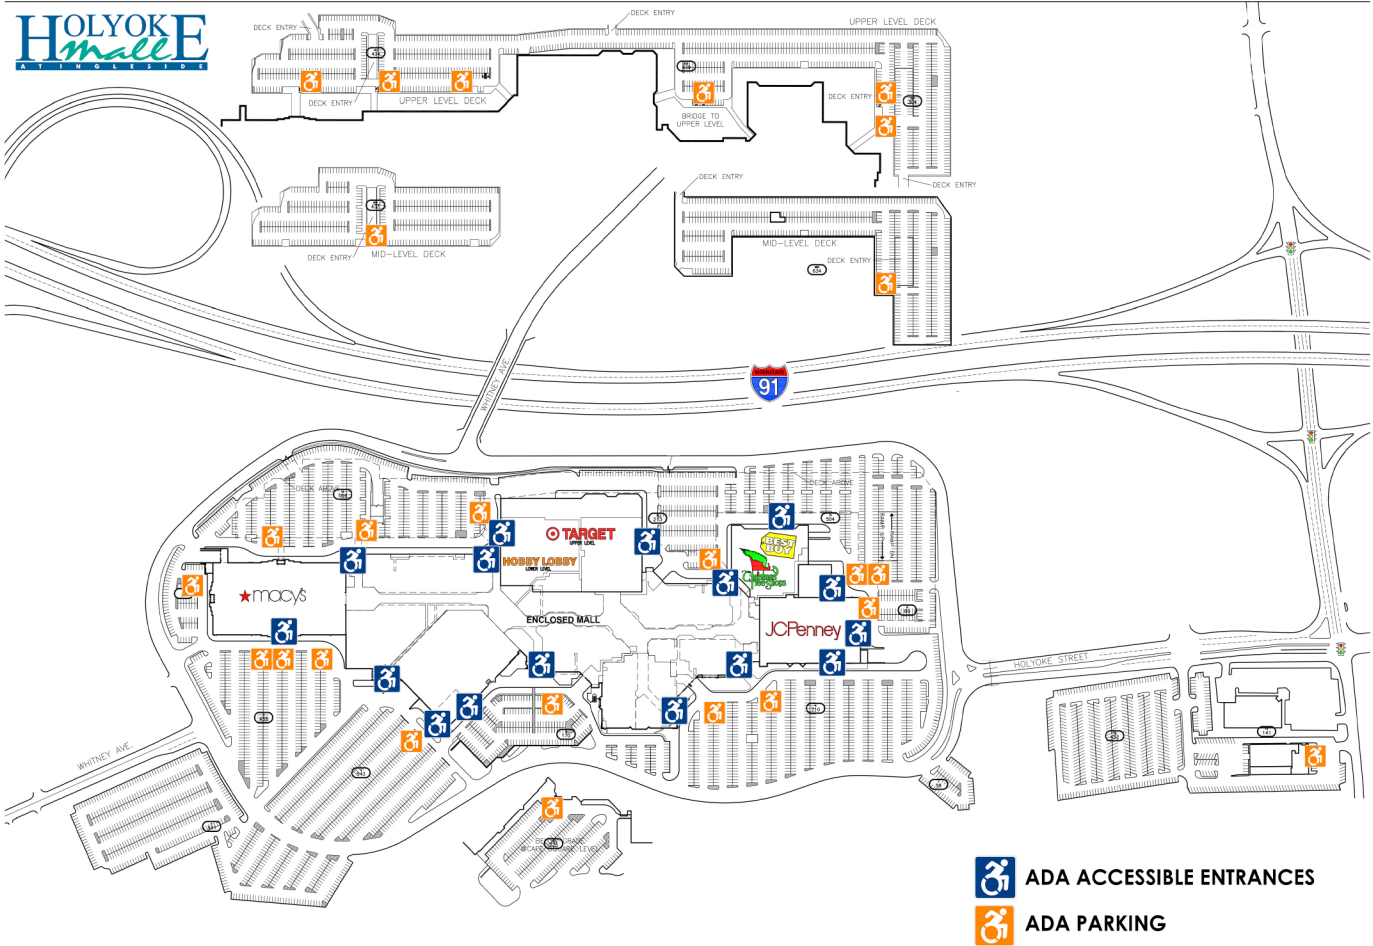

# HOLYOKE MALL

## ADA ACCESSIBILITY MAP

ADA accessible entrances are identified below and ample parking is available throughout the site. Thank you for shopping at Holyoke Mall.

Handicap Accessible restrooms can be found here:

In addition, please visit our anchor stores for family style and handicap accessible restrooms.