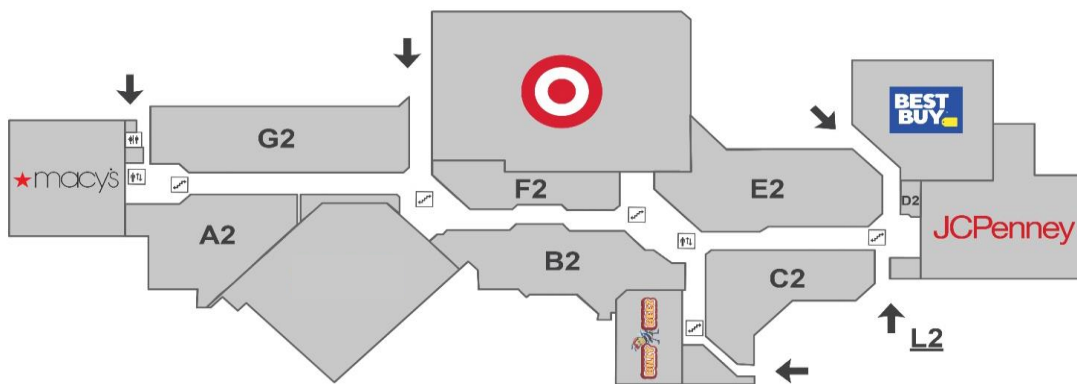

HOLYOKE *Mall* E

A T I N G L E S I D E

STORE NAME

MAP LOCATION

STORE NAME

MAP LOCATION

110 Grill
 A Touch of Beauty
 A Touch of Beauty Hair & Nails
 Aerie
 Aeropostale
 Against All Odds
 Aldo
 All In Adventure
 American Eagle Outfitters
 Anugraha Brows
 Apple
 AT&T Wireless
 Baby GAP
 Banana Republic
 Bank of America - X-Press ATM
 Bare Minerals
 Bath & Body Works
 Beauty Is Us Salon
 Best Buy

C2
 A2
 C1
 B1
 F1
 G1
 C2
 B1
 E1
 F2
 E2
 B2
 C2
 F1
 E2
 See Map

Lids
 Lin's Relaxation Station
 LOFT
 Macy's
 Mall Convenience
 Mango Paradise
 Max Orient
 McDonald's
 Mi Amor
 Michael Kors
 Minus 50
 Motherhood Maternity
 Mrs. Field's Cookies
 New York & Company
 Ninety-Nine Restaurant & Pub
 Old Navy
 PacSun
 Pandora Jewelry