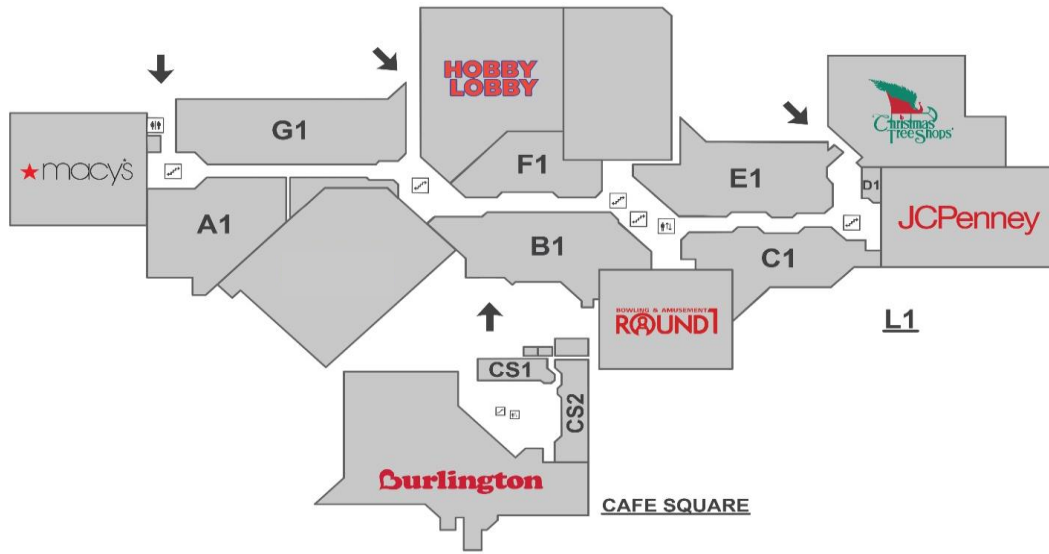

HOLYOKE *Mall* E

A T I N G L E S I D E

STORE NAME

MAP LOCATION

STORE NAME

MAP LOCATION

110 Grill
 A Touch of Beauty
 A Touch of Beauty Hair & Nails
 Aerie
 Aeropostale
 Against All Odds
 Aldo
 All In Adventure
 American Eagle Outfitters
 Anugraha Brows
 Apple
 AT&T Wireless
 Baby GAP
 Banana Republic
 Bank of America - X-Press ATM
 Bare Minerals
 Bath & Body Works
 Beauty Is Us Salon
 Best Buy

C2
 A2
 C1
 B1
 F1
 G1
 C2
 B1
 E1
 F2
 E2
 B2
 C2
 F1
 E2
 See Map

Lids
 Lin's Relaxation Station
 LOFT
 Macy's
 Mall Convenience
 Mango Paradise
 Max Orient
 McDonald's
 Mi Amor
 Michael Kors
 Minus 50
 Motherhood Maternity
 Mrs. Field's Cookies
 New York & Company
 Ninety-Nine Restaurant & Pub
 Old Navy
 PacSun
 Pandora Jewelry