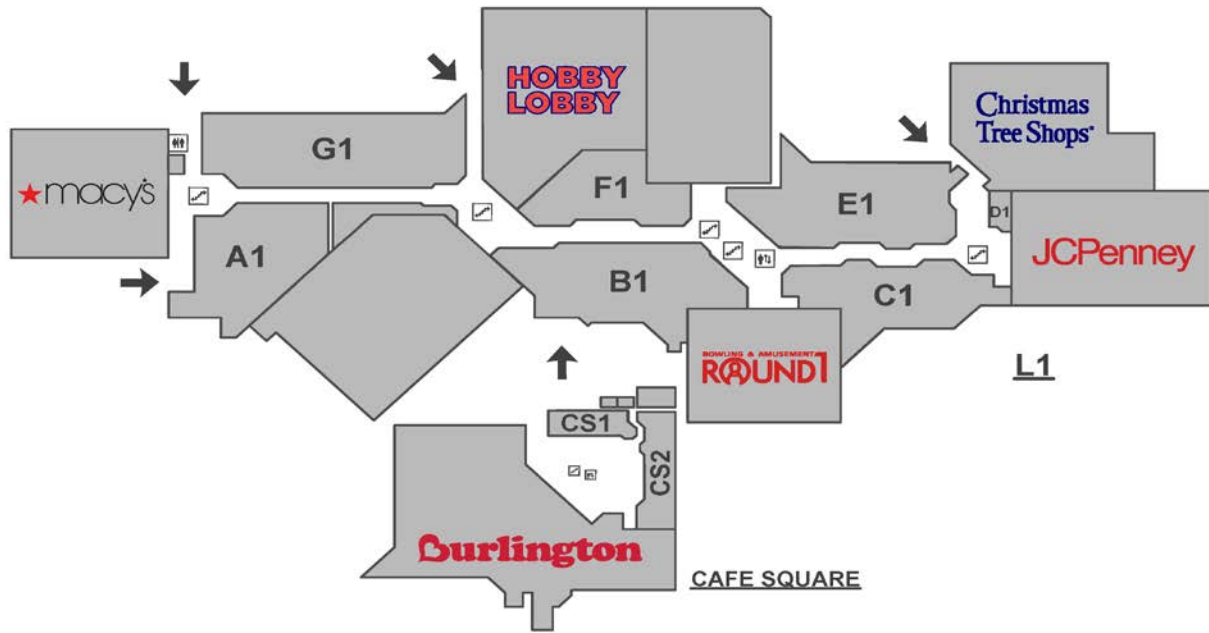

HOLYOKE

mall

A T I N G L E S I D E

STORE NAME

MAP LOCATION

STORE NAME

MAP LOCATION

110 Grill
 A Touch of Beauty
 A Touch of Beauty Hair & Nails
 Aerie
 Aeropostale
 Against All Odds
 All In Adventure
 Altitude
 American Eagle Outfitters
 Anugraha Brows
 Apple
 AT&T Wireless
 Baby GAP
 Bank of America - X-Press ATM

C2
 A2
 C1
 B1
 F1
 G1
 B1
 A1
 E1
 F2
 E2
 B2
 F1
 B2

Lane Bryant
 Lenscrafters
 Latino's Cuisine
 Lids
 Lin's Relaxation Station
 LOFT
 Macy's
 Max Orient
 McDonald's
 Mi Amor
 Mrs. Fields
 Ninety-Nine Restaurant & Pub
 Old Navy
 OneZo