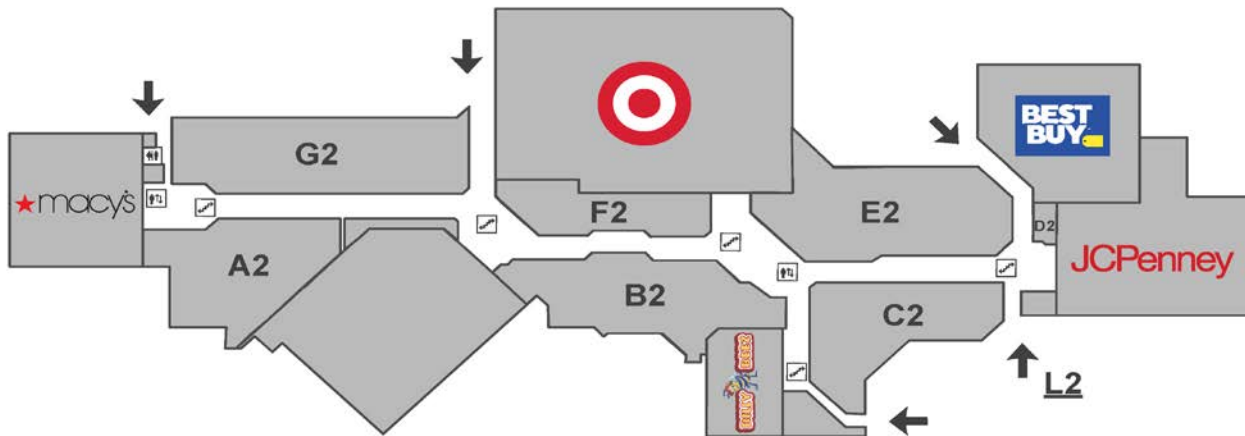

HOLYOKE

mall

A T I N G L E S I D E

STORE NAME

MAP LOCATION

STORE NAME

MAP LOCATION

110 Grill
 A Touch of Beauty
 A Touch of Beauty Hair & Nails
 Aerie
 Aeropostale
 Against All Odds
 All In Adventure
 Altitude
 American Eagle Outfitters
 Anugraha Brows
 Apple
 AT&T Wireless
 Baby GAP
 Bank of America - X-Press ATM

C2
 A2
 C1
 B1
 F1
 G1
 B1
 A1
 E1
 F2
 E2
 B2
 F1
 B2

Lane Bryant
 Lenscrafters
 Latino's Cuisine
 Lids
 Lin's Relaxation Station
 LOFT
 Macy's
 Max Orient
 McDonald's
 Mi Amor
 Mrs. Fields
 Ninety-Nine Restaurant & Pub
 Old Navy
 OneZo