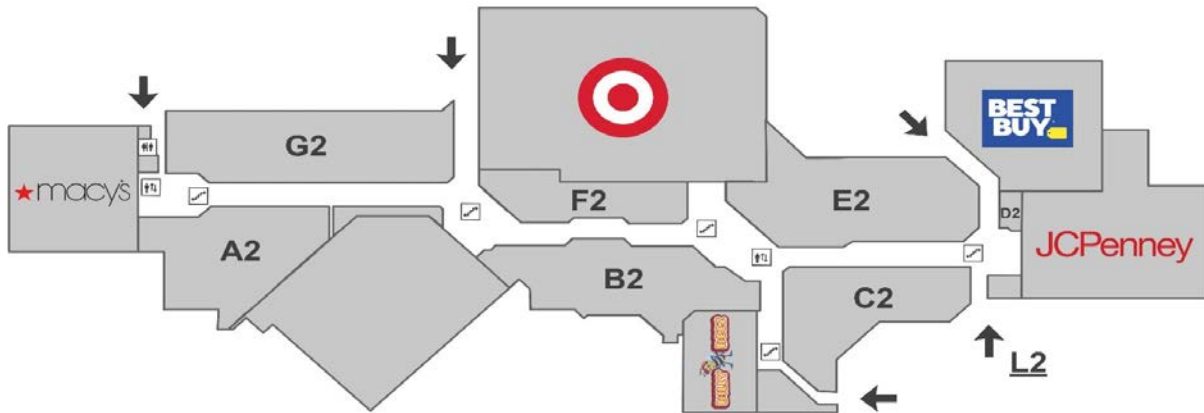

## *Mall*

A T I N G L E S I D E

**STORE NAME**

**MAP LOCATION**

**STORE NAME**

**MAP LOCATION**

|                                |         |                              |         |
|--------------------------------|---------|------------------------------|---------|
| 110 Grill                      | C2      | Kay Jewelers                 | C1      |
| A Touch of Beauty              | A2      | Kids Foot Locker             | F2      |
| A Touch of Beauty Hair & Nails | C1      | Kids For Less                | E2      |
| Aerie                          | B1      | LA 7                         | F1 & G2 |
| Aeropostale                    | F1      | Lane Bryant                  | G2      |
| Against All Odds               | G1      | Lenscrafters                 | B1      |
| All In Adventure               | B1      | Latino's Cuisine             | C2      |
| Altitude                       | A1      | Lids                         | A1      |
| American Eagle Outfitters      | E1      | Lin's Relaxation Station     | A1 & E1 |
| Anugraha Brows                 | F2      | LOFT                         | C2      |
| Apple                          | E2      | Macy's                       | See Map |
| AT&T Wireless                  | B2      | Max Orient                   | CS2     |
| Baby GAP                       | F1      | McDonald's                   | CS2     |
| Bank of America - X-Press ATM  | B2      | Mi Amor                      | F1      |
| Bath & Body Works              | F1      | Mrs. Fields                  | B1      |
| Best Buy                       | See Map | Ninety-Nine Restaurant & Pub | G2      |
| Billy Beez                     | See Map | Old Navy                     | A2      |