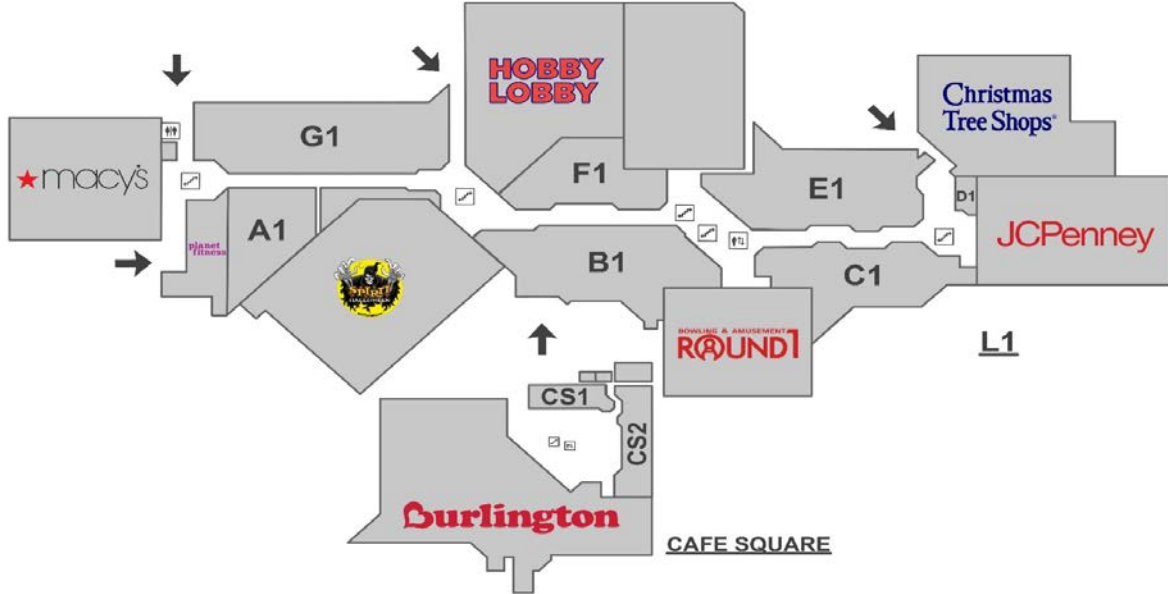

## *Mall*

A T I N G L E S I D E

**STORE NAME**

**MAP LOCATION**

**STORE NAME**

**MAP LOCATION**

|                                |         |                              |         |
|--------------------------------|---------|------------------------------|---------|
| 110 Grill                      | C2      | Kay Jewelers                 | C1      |
| A Touch of Beauty              | A2      | Kids Foot Locker             | F2      |
| A Touch of Beauty Hair & Nails | C1      | Kids For Less                | E2      |
| Aerie                          | B1      | LA 7                         | F1 & G2 |
| Aeropostale                    | F1      | Lane Bryant                  | G2      |
| Against All Odds               | G1      | Lenscrafters                 | B1      |
| All In Adventure               | B1      | Latino's Cuisine             | C2      |
| Altitude                       | A1      | Lids                         | A1      |
| American Eagle Outfitters      | E1      | Lin's Relaxation Station     | A1 & E1 |
| Anugraha Brows                 | F2      | LOFT                         | C2      |
| Apple                          | E2      | Macy's                       | See Map |
| AT&T Wireless                  | B2      | Max Orient                   | CS2     |
| Baby GAP                       | F1      | McDonald's                   | CS2     |
| Bank of America - X-Press ATM  | B2      | Mi Amor                      | F1      |
| Bath & Body Works              | F1      | Mrs. Fields                  | B1      |
| Best Buy                       | See Map | Ninety-Nine Restaurant & Pub | G2      |
| Billy Beez                     | See Map | Old Navy                     | A2      |