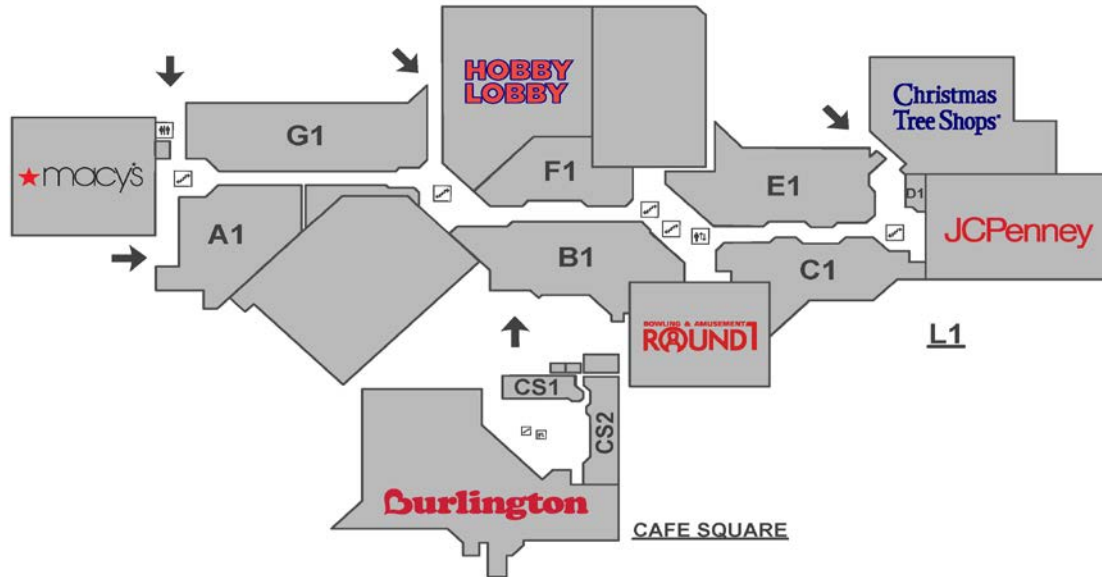

## *mall*

A T I N G L E S I D E

<u>STORE NAME</u>	<u>MAP LOCATION</u>	<u>STORE NAME</u>	<u>MAP LOCATION</u>
110 Grill	C2	Journey's Kidz	F2
A Touch of Beauty	A2	Kay Jewelers	C1
A Touch of Beauty Hair & Nails	C1	Kids Foot Locker	F2
Aerie	B1	Kids For Less	E2
Aeropostale	F1	LA 7	F1 & G2
Against All Odds	G1	Lane Bryant	G2
All In Adventure	B1	Lenscrafters	B1
Altitude	A1	Latino's Cuisine	C2
American Eagle Outfitters	E1	Lids	A1
Anugraha Brows	F2	Lin's Relaxation Station	A1 & E1
Apple	E2	LOFT	C2
AT&T Wireless	B2	Macy's	See Map
Baby GAP	F1	Max Orient	CS2
Bank of America - X-Press ATM	B2	McDonald's	CS2
Bath & Body Works	F1	Mi Amor	F1
Best Buy	See Map	Mrs. Fields	B1
Billy Beez	See Map	Ninety-Nine Restaurant & Pub	G2