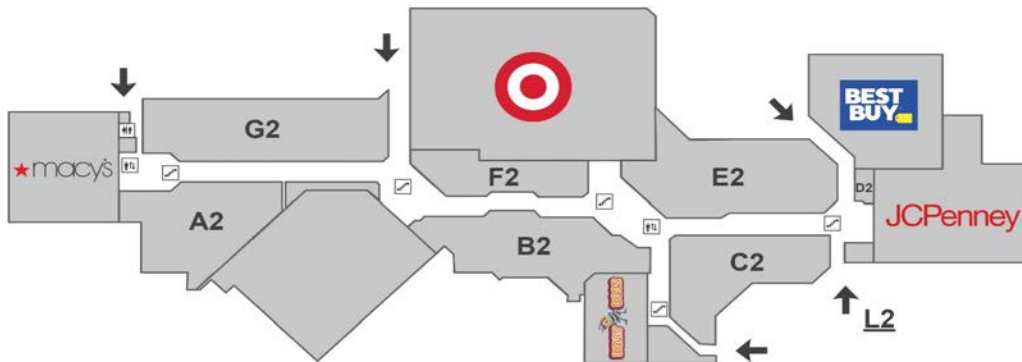

# HOLYOKE *mall* E

A T I N G L E S I D E

<u>STORE NAME</u>	<u>MAP LOCATION</u>	<u>STORE NAME</u>	<u>MAP LOCATION</u>
110 Grill	C2	Journey's Kidz	F2
A Sneaker City	B2	Kay Jewelers	C1
A Touch of Beauty	A2	Kids Foot Locker	F2
A Touch of Beauty Hair & Nails	C1	Kids For Less	E2
Aerie	B1	LA 7	F1 & G2
Aeropostale	F1	Lane Bryant	G2
Against All Odds	G1	Lenscrafters	B1
Alex Baby & Toy	G1	Latino's Cuisine	C2
All In Adventure	B1	Lids	A1
Altitude	A1	Lin's Relaxation Station	A1 & A1
American Eagle Outfitters	E1	LOFT	C2
Anugraha Brows	F2	Lovisa	C2
Apple	E2	Macy's	See Map
AT&T Wireless	B2	Mandati Jewelers	C1
Banter	E1 & G1	Max Orient	CS2
Bath & Body Works	F1	Memorable Jewelry	A1
Bee & Co	C2	Midnight Odyssey	G2
Best Buy	See Map	Milkshake Lovers	B1
Billy Beez	See Map	Mrs. Fields	B1
Bloodlines Tattoo & Piercing	A2	Ninety-Nine Restaurant & Pub	G2
Bob's Stores	See Map	Old Navy	A2
BoxLunch	F2	OneZo	CS2
Build-A-Bear Workshop	B2	PacSun	E1
Burlington	See Map	Pandora Jewelry	A2