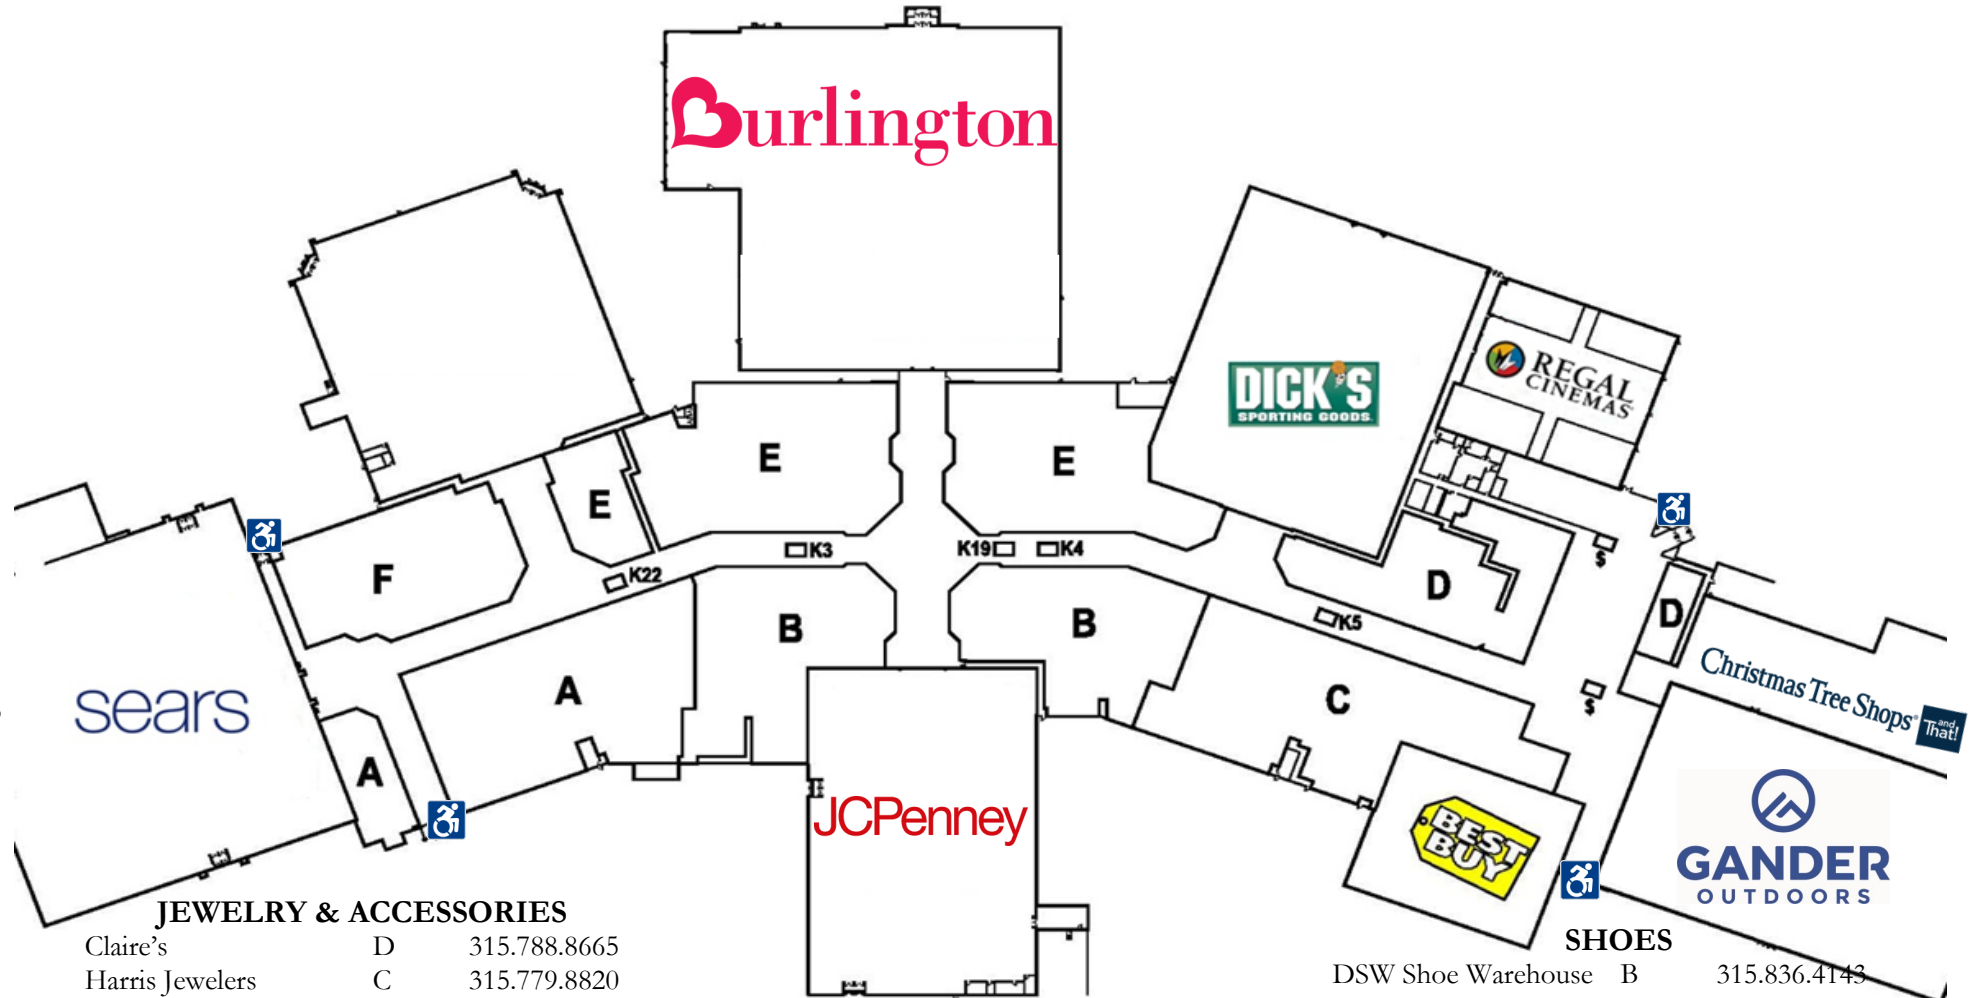

ANCHOR/MAJOR STORES

Best Buy	315.782.0867
Burlington	315.788.4007
Christmas Tree Shops & That	315.779.7540
Dick's Sporting Goods	315.786.8681
Gander Outdoors	opening soon
JC Penney	315.782.5640
Regal Cinemas	315.782.2843
Sears	315.785.6300

APPAREL

American Eagle	E	315.788.0833
Charlotte Russe	E	315.788.0801
Christopher & Banks	F	315.785.1925
Dress Barn	A	315.785.1997
Hollister Co.	E	315.782.0161
Justice	E	315.788.1428
Maurices	C	315.782.0592
Rainbow Zen	F	315.782-3603
The Children's Place	C	315.779.8250
Torrid	E	315.786.2838
Victoria's Secret/PINK	B	315.782.7025
Zumiez	E	315.779.1255

SERVICES

D'Style Barber Shop	A	315.788.4017
Eyebrow Palace	C	315.405.4279
Jackson Hewitt	F	315.222.7117
JC Penney Salon		315.782.6625
Lee Nails	A	315.782.2220
Mastercuts	D	315.786.8000
Pro Spa Nails	C	315.788.6245
Regis	A	315.785.9000
Sears Optical		315.785.6334

ELECTRONICS/MOBILE/MUSIC

AT&T	D	315.785.7411
Best Buy		315.782.0867
Cricket Wireless	bet. E/B	315.405.8159
F.Y.E.	C	315.930.2323
TMobile	C	315.221.4388

JEWELRY & ACCESSORIES

Claire's	D	315.788.8665
Harris Jewelers	C	315.779.8820
Kay Jewelers	D	315.782.5115
Piercing Pagoda	bet.C/D	315.788.7855
Zales	E	315.786.8147

SPECIALTY STORES

Around the World	E	315.788.8500
Bath & Body Works	B	315.779.9001
Cindy's Boutique	C	315.382.0932
Erin's Way Sports	D	315.225.2214
Escape the Mystery Room	A	315.681.6343
Fun on the Run Arcade	A	315.782.6738
Gertrude Hawk	F	315.785.9863
Hot Topic	B	315.782.2990
Lids	K19	315.782.4505
Paint It Pottery	E	315.408.6252
The Pet Zone	A	315.782.7387

FOOD COURT/CAFÉ SQUARE

Auntie Anne's	A	315.782.0794
Dairy Queen/OJ	E	315.681.4316
Flaming Wok	D	315.788.9928
JuJu 66 Smoothie Shop	D	no phone
Longhorn Steakhouse	outside ent.	315.788.0607
Olive Garden	outside ent.	315.786.2934
Sbarro	D	315.786.0948
Skewed Brewing	D	315.788-BEER
Taco Bell	D	315.782.7543
Wendy's	D	315.785.9190

SHOES

DSW Shoe Warehouse	B	315.836.4143
Famous Footwear	C	315.785.5557
Footlocker	B	315.785.0178
Jimmy Jazz	C	
Journeys	C	315.782.0731
Payless Shoes	F	315.785.9720
The Shoe Dept.	B	315.779.9720

BOOKS/CARDS/GIFTS

Cedar Mountain	A	315.782.0264
Coyote Moon Winery	C	315.782.0050
Reczko's Crafts	D	315.783.1662
Spencer Gifts	B	315.785.9129
The Reading Room	F	315.405.6953
Things Remembered	C	315.786.1354
Yankee Candle	A	315.786.2092