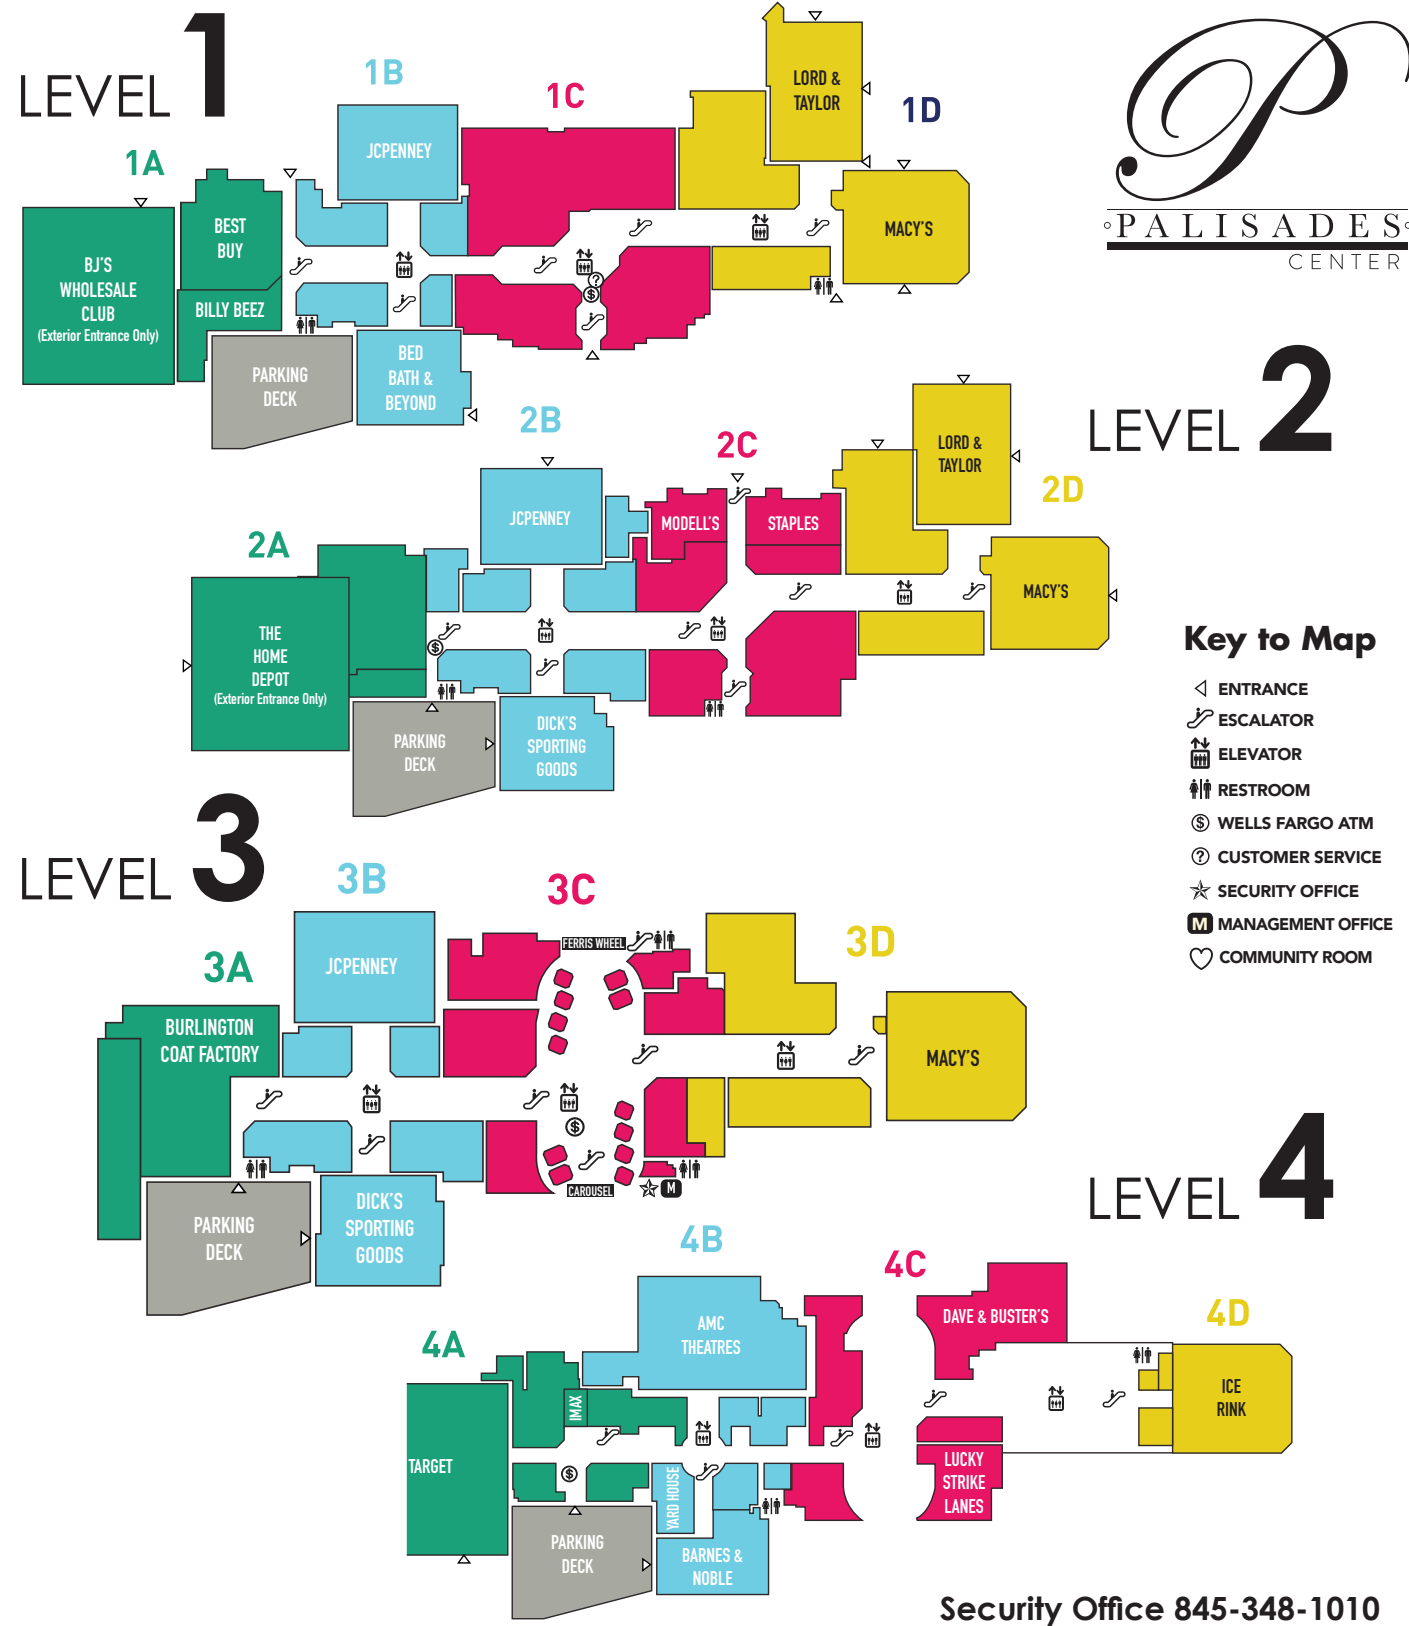

Questions? Call Us! 845.348.1000

www.palisadescenter.com

- 2017 -

PARAGON
VALET

Located in the underground parking garage!

Saturdays 11:00am - 10:00pm

Sundays 11:00am - 7:00pm

Questions? Please call (201)796-2000

Take a Walk Along Restaurant Row!

PALISADES CENTER

LEVEL 2

Key to Map

- ◀ ENTRANCE
- ↕ ESCALATOR
- ⬆ ELEVATOR
- ♿ RESTROOM
- Ⓢ WELLS FARGO ATM
- ☎ CUSTOMER SERVICE
- ★ SECURITY OFFICE
- M MANAGEMENT OFFICE
- ♥ COMMUNITY ROOM