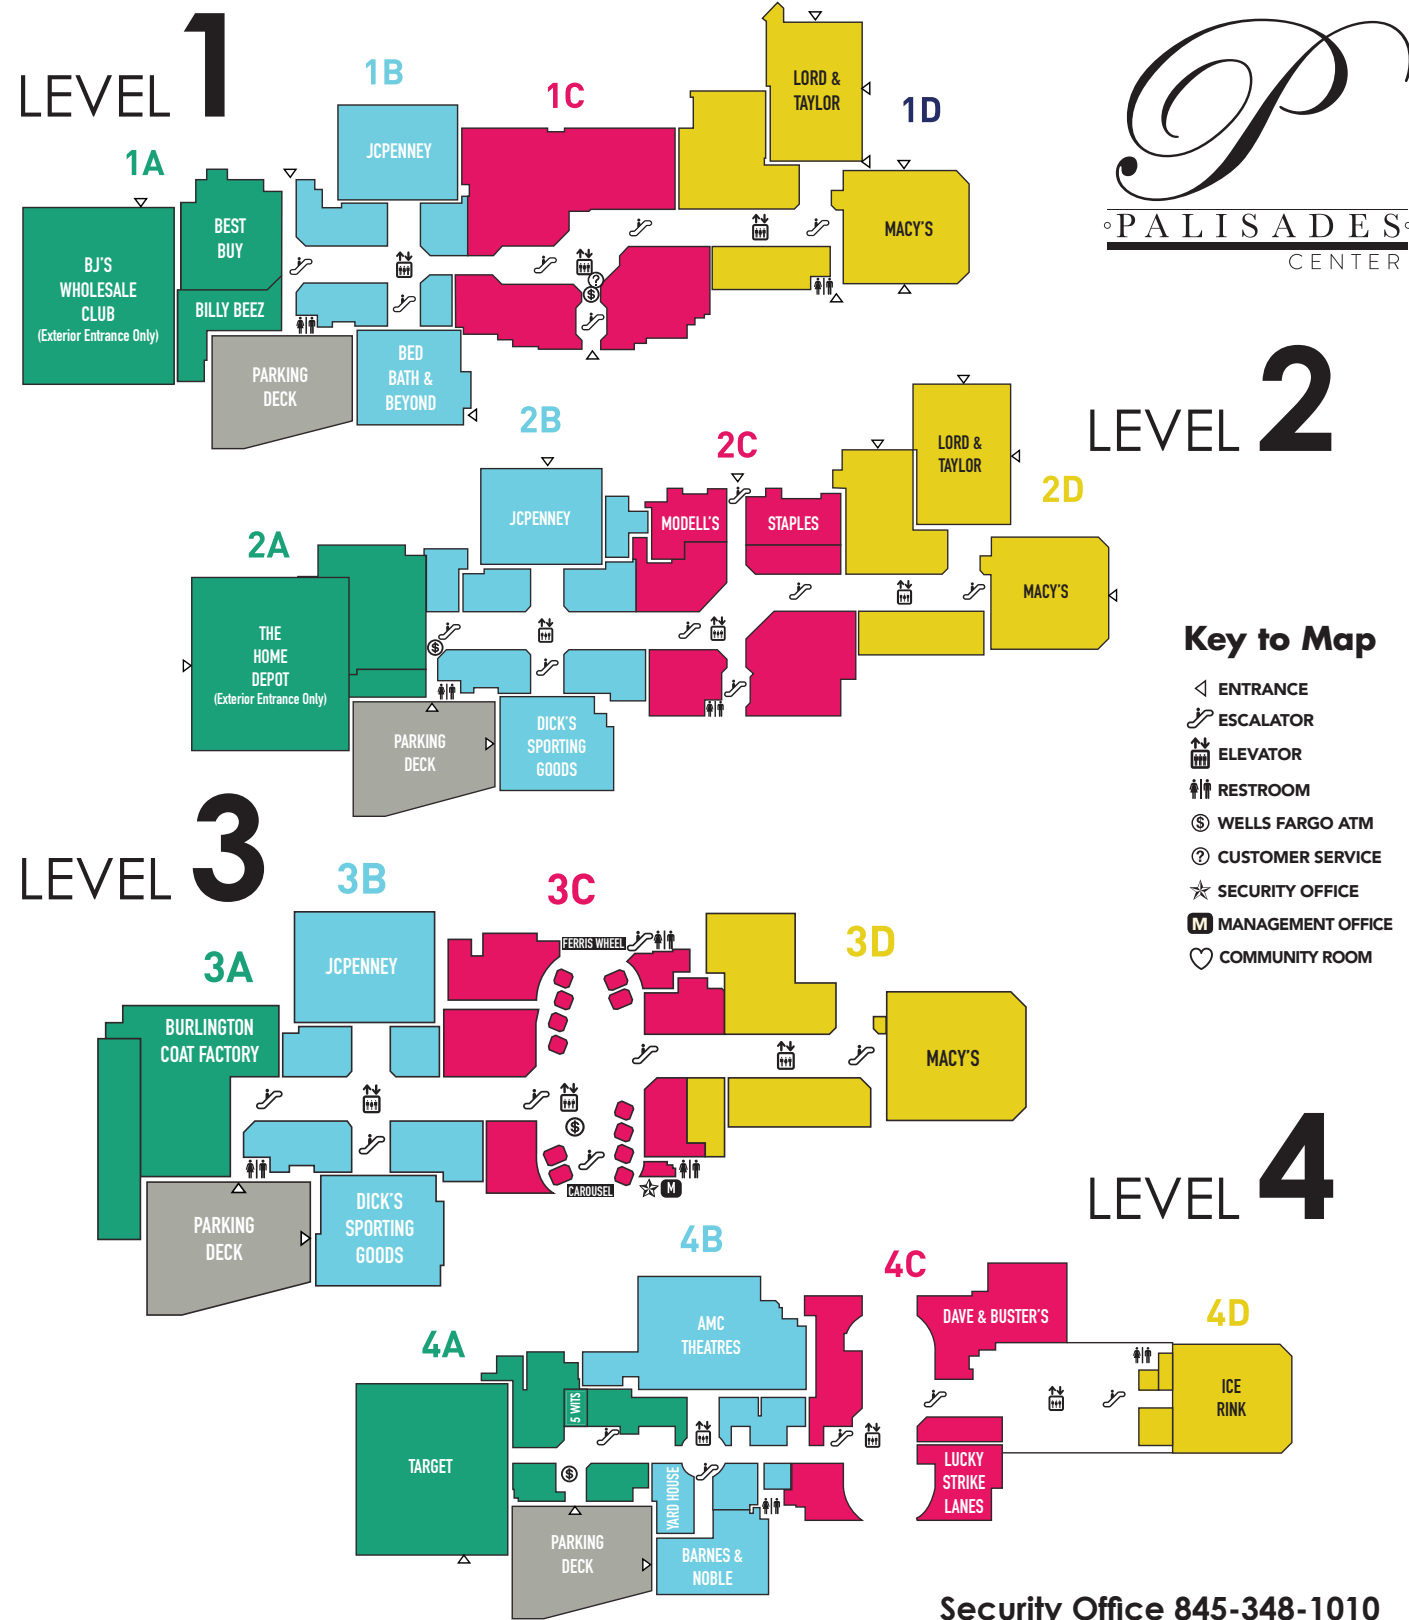

Saturdays 11:00am - 10:00pm

Sundays 11:00am - 7:00pm

Questions? Please call (201)796-2000

Take a Walk Along  
Restaurant Row!

## LEVEL 2

### Key to Map

- ◀ ENTRANCE
- ↕ ESCALATOR
- ⬆ ELEVATOR
- ♿ RESTROOM
- Ⓢ WELLS FARGO ATM
- ☎ CUSTOMER SERVICE
- ★ SECURITY OFFICE
- M MANAGEMENT OFFICE
- ♥ COMMUNITY ROOM