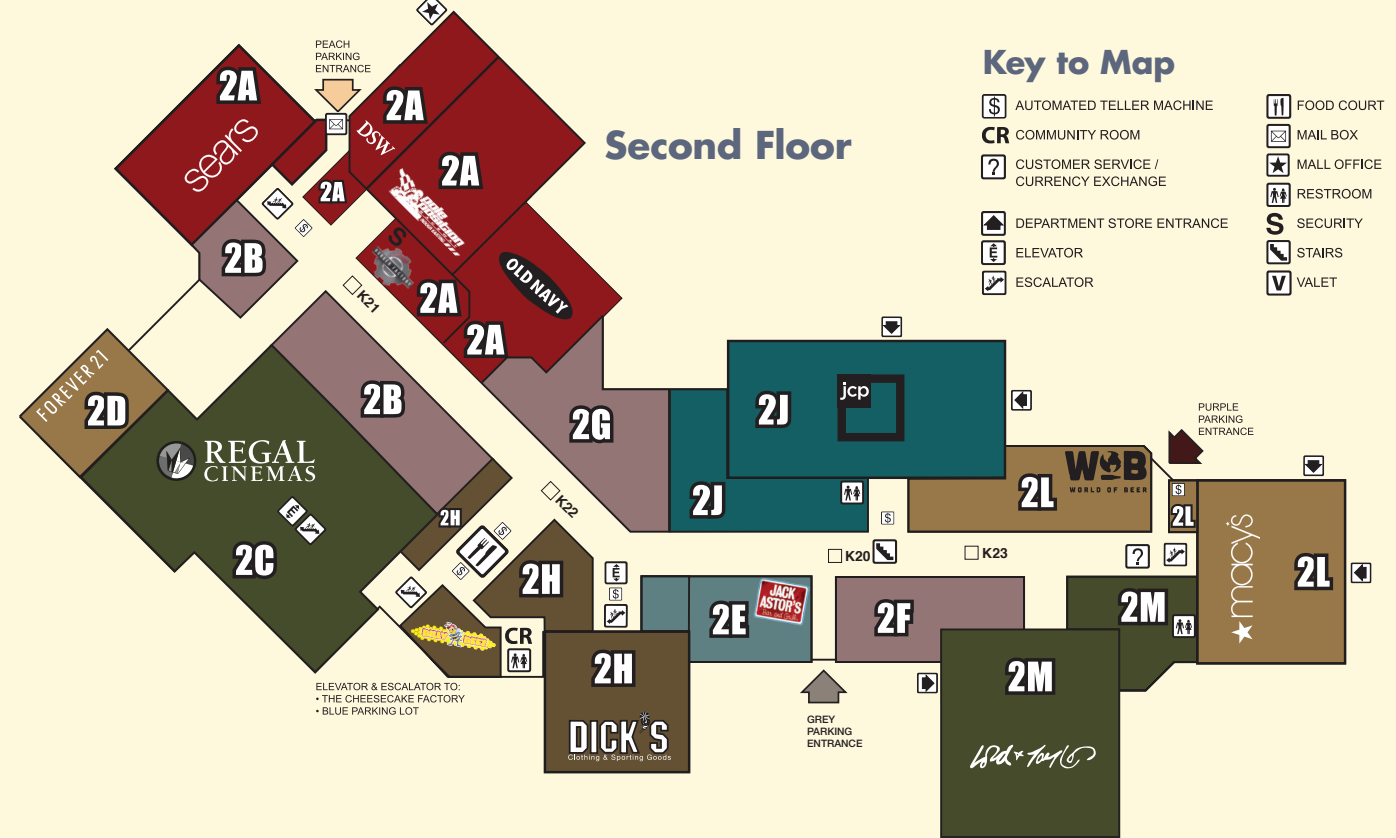

Restrooms / Diaper Change Area

Family restrooms are located on the lower level near Oakley and the upper level near JCPenney, Macy's, and the Food Court. Lounge/nursing room located near restrooms in the Food Court.

BILLY BEEZ INDOOR THEME PARK

The Premier *MG* Shopping Destination

- Over 200 Stores
- 12 Full-Service Restaurants
- International Food Court
- Regal Cinemas Stadium 16 and RPX Theater
- Indoor Go-Karts at Pole Position Raceway

First Floor

Second Floor

Key to Map

- AUTOMATED TELLER MACHINE
- COMMUNITY ROOM
- CUSTOMER SERVICE / CURRENCY EXCHANGE
- DEPARTMENT STORE ENTRANCE
- ELEVATOR
- ESCALATOR
- FOOD COURT
- MAIL BOX
- MALL OFFICE
- RESTROOM
- SECURITY
- STAIRS
- VALET

SHOP

DEPARTMENT STORES	
1A, 2A Sears	686-6255
1A Best Buy	681-5406
1J, 2J JCPenney	681-5100
1L, 2L Macy's	684-6267
1M, 2M Lord & Taylor	684-5900
1H, 2H Dick's Sporting Goods	651-0600

WOMEN'S FASHIONS	
2E Abercrombie & Fitch	683-2530
2B Aerie	681-7385
2G Aeropostale	685-2087
2B Against All Odds	651-0609
1K American Eagle	683-3662
1A Anthropologie	683-2013
1G Banana Republic	684-4636
1K Buckle	681-1928
1K Cacique	684-9634
1L Charlotte Russe	681-6490
1C Eddie Bauer	COMING SOON
1A Express	685-0416
1D, 2D Forever 21	686-9280
1G Fossil	684-0359
1K francesca's	683-0817
2G Free People	681-7045
1G Gap	684-8525
1H Garage	683-6987
1D Guess	681-6707
1A H&M	(855) 466-7467
1K Hollister	681-7762
2J Hot Topic	681-7762
1B J. Crew	684-8189
1B J. Jill	651-0650
1L Lane Bryant	206-3348
1A Limited	685-0170
1J LOFT	651-0617
1C Lucky Brand	681-9646
1A lululemon athletica	681-3916
1K Michael Kors	686-0800
1G New York & Company	683-8622