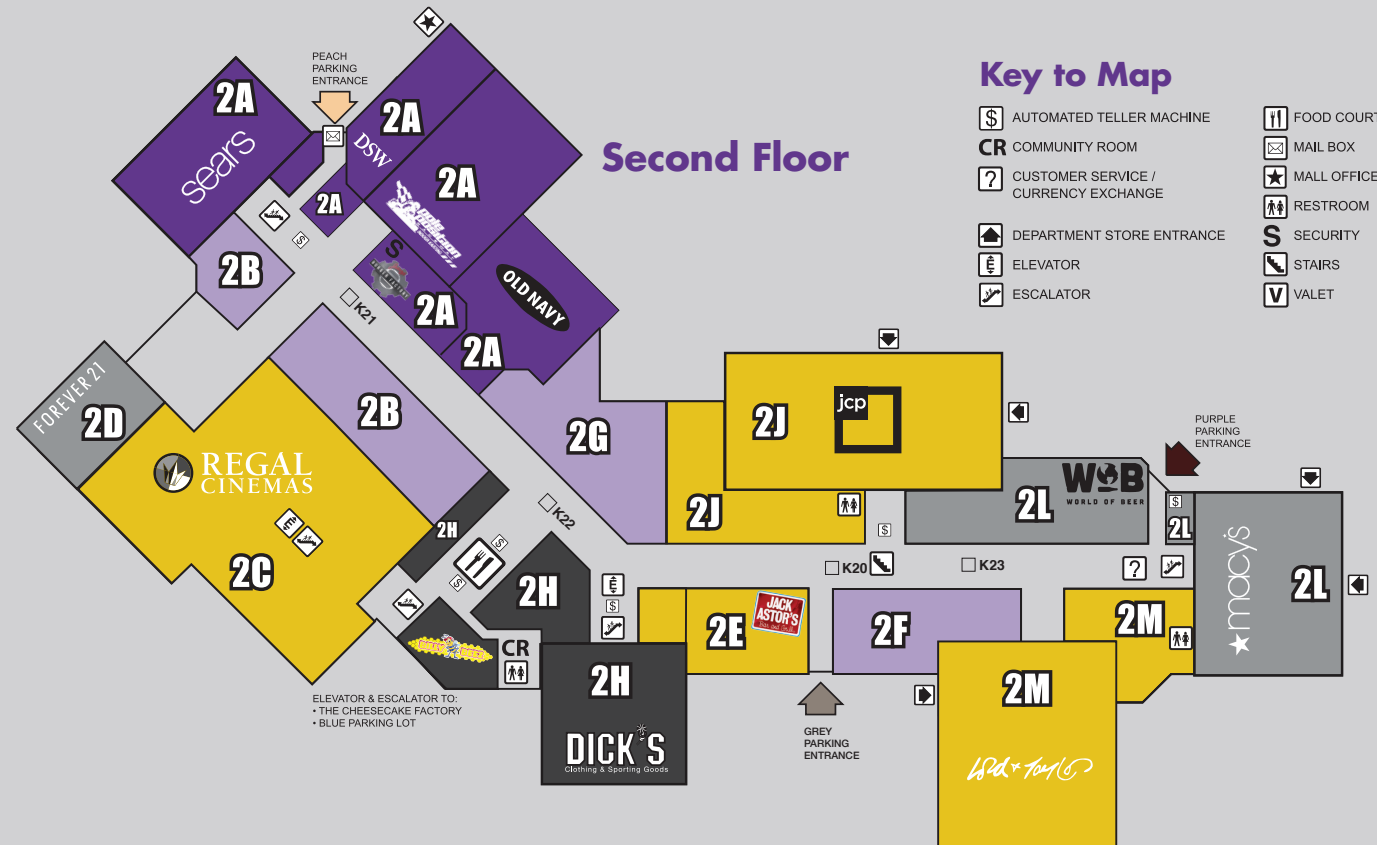

Second Floor

Key to Map

- $ AUTOMATED TELLER MACHINE
- CR COMMUNITY ROOM
- ? CUSTOMER SERVICE / CURRENCY EXCHANGE
- DEPARTMENT STORE ENTRANCE
- E ELEVATOR
- ES ESCALATOR
- FF FOOD COURT
- MAIL BOX
- MALL OFFICE
- RESTROOM
- SECURITY
- STAIRS
- V VALET

SHOP

DEPARTMENT STORES

1A, 2A	Sears	686-6255
1A	Best Buy	681-5406
1J, 2J	JCPenney	681-5100
1L, 2L	Macy's	684-6267
1M, 2M	Lord & Taylor	684-5900
1H, 2H	Dick's Sporting Goods	651-0600

WOMEN'S FASHIONS

2E	Abercrombie & Fitch	683-2530
2B	Aerie	681-7385
2G	Aeropostale	685-2087
2B	Against All Odds	651-0609
1K	American Eagle	683-3662
1A	Anthropologie	683-2013
1G	Banana Republic	684-4636
1K	Buckle	681-1928
1L	Cacique	684-9634
1K	Charlotte Russe	681-6490
1C	Eddie Bauer	681-2170
1A	Express	685-0416
1D, 2D	Forever 21	686-9280
1G	Fossil	684-0359
1K	francesca's	683-0817
1G	Free People	681-7045
2G	Gap	684-8525
1H	Garage	683-6987
1D	Guess	681-6707
1A	H&M	(855) 466-7467
1K	Hollister	651-0002
2J	Hot Topic	681-7762
1B	J. Crew	684-8189
1B	J. Jill	651-0650
1L	Lane Bryant	206-3348
1A	Limited	685-0170
1J	LOFT	651-0617
1C	Lucky Brand	681-9646
1A	lululemon athletica	681-3916
1K	Michael Kors	686-0800
1G	New York & Company	683-8622
1C	Oakley	681-0669
2A	Old Navy Clothing Co.	651-4641
1K	PacSun	685-5484
1K	Papaya	684-5585
2J	Park Avenue Coats	681-4627
2F	PINK	685-3201
1K	Soma Intimates	683-0581
1M	streeTgame	684-8829
1M	Sunshine & Bluebirds	651-0800
2E	Torrid	681-8920
1D	Urban Outfitters	685-8080
2F	Vans	681-4191
1G	Vera Bradley	681-0874
1H	Victoria's Secret	681-3424
1C	Wet Seal	681-0293
1G	White House Black Market	685-3523
1K	Windsor	200-1456
2B	Zumiez	651-0438

CHILDREN'S FASHIONS

2G	Baby Gap	684-8525
2B	The Children's Place	681-7366
2B	Crazy 8	683-0598
2G	Gap Kids	684-8525
2L	Gymboree	681-2451
1A	H&M	(855) 466-7467
1B	J. Crew	684-8189
2B	Justice	684-3488
1L	Macy's Kids	684-6267
2H	Pottery Barn Kids	681-6448

SHOES/FOOTWEAR

2B	Against All Odds	651-0609
1J	Aldo Shoes	683-6296
1K	American Eagle Outfitters	683-3662
1G	Banana Republic	684-4636
2B	Champs	681-3528
1K	Charlotte Russe	681-6490
2B	The Children's Place	681-7366
1B	Clarks	681-9646
2A	DSW Shoe Warehouse	684-7808
1C	Eddie Bauer	681-2170
2E	Fabes Sole High	684-0294
1D, 2D	Forever 21	686-9280
1G	Fossil	684-0359
2G	Gap	684-8525
1D	Guess	681-6707
1A	H&M	(855) 466-7467
1K	Hollister	651-0002
2J	Hot Topic	681-7762
1H	Hugo Boss	684-5210
1B	J. Crew	684-8189
2L	Jos. A. Bank	681-4620
1C	Lucky Brand	681-9646
1A	lululemon athletica	681-3916
1C	Oakley	681-0669
2A	Old Navy Clothing Co.	651-4641
1K	PacSun	685-5484

JEWELRY, ACCESSORIES & EYEWEAR