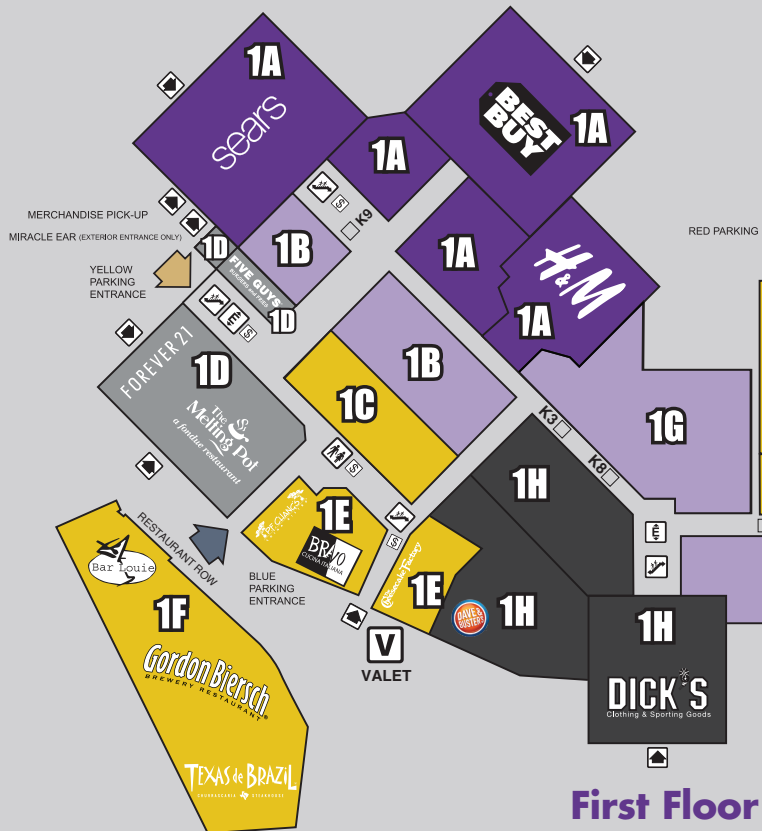

The Premier *WG* Shopping Destination

- Over 200 Stores
- 12 Full-Service Restaurants
- International Food Court
- Regal Cinemas Stadium 16 and RPX Theater
- Indoor Go-Karts at Pole Position Raceway

First Floor