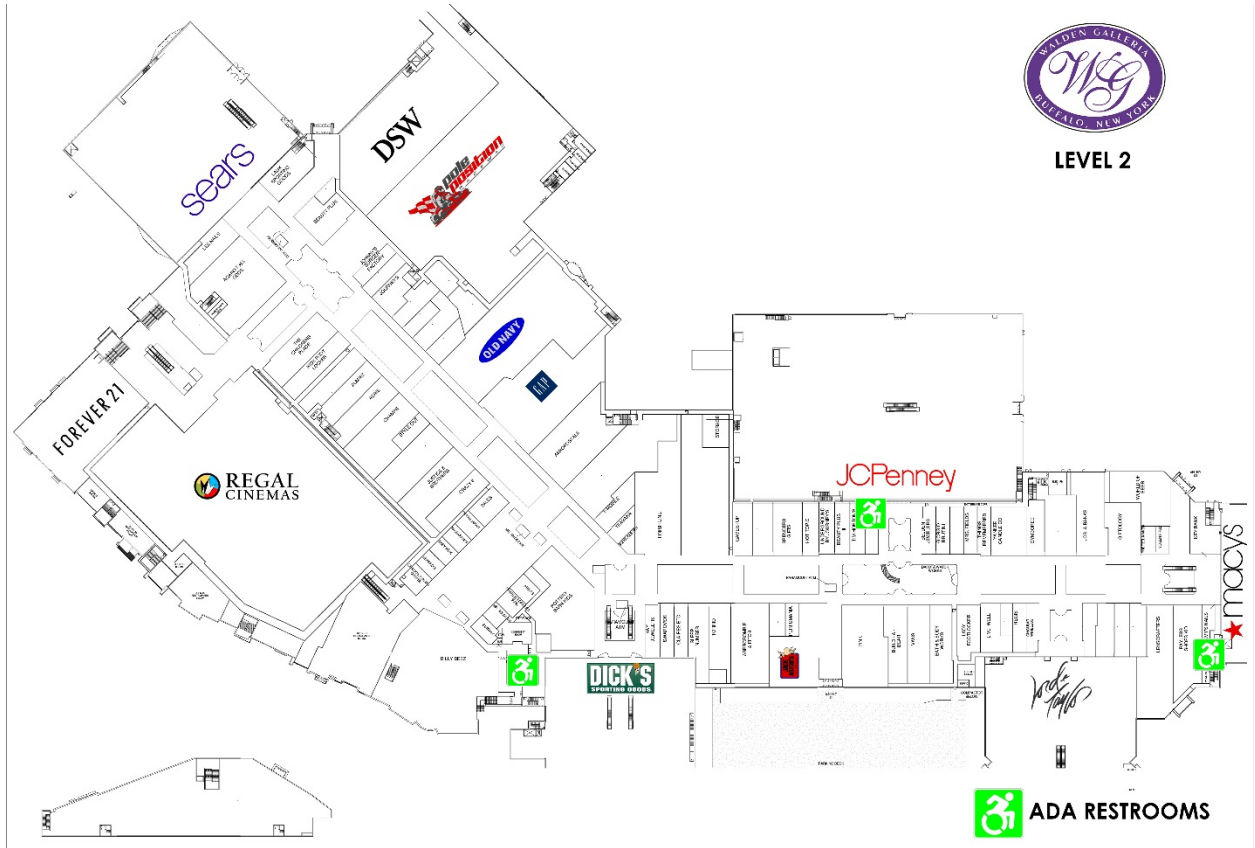

WALDEN GALLERIA

ADA ACCESSIBILITY MAP

ADA accessible entrances are identified below and ample parking is available throughout the site. Thank you for shopping at Walden Galleria.

Handicap Accessible restrooms can be found here:

WALDEN GALLERIA

ADA ACCESSIBILITY MAP

In addition, please visit our anchor stores for family style and handicap accessible restroom