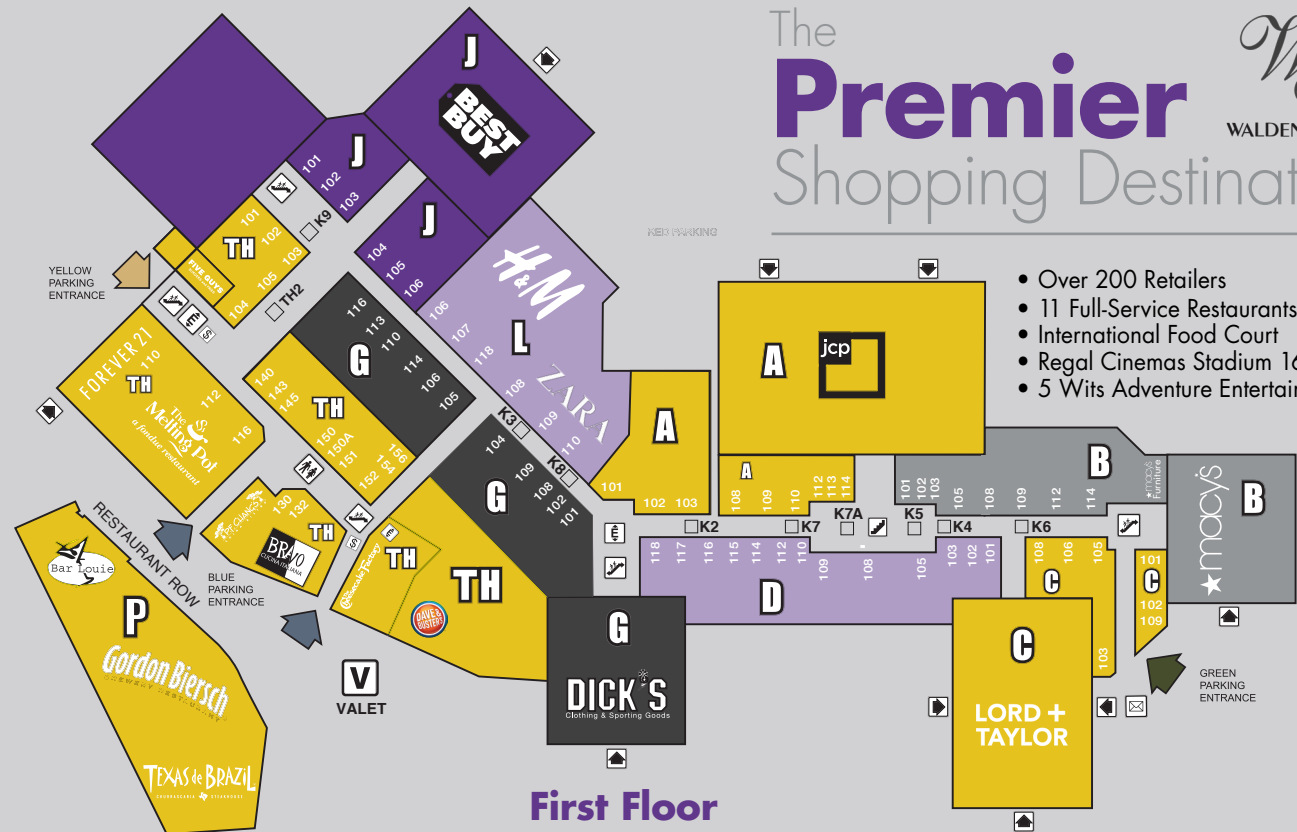

The Premier Shopping Destination

WALDEN GALLERIA

- Over 200 Retailers
- 11 Full-Service Restaurants
- International Food Court
- Regal Cinemas Stadium 16 and RPX Theater
- 5 Wits Adventure Entertainment

Key to Map

- AUTOMATED TELLER MACHINE
- COMMUNITY ROOM
- CURRENCY EXCHANGE
- DEPARTMENT STORE ENTRANCE
- ELEVATOR
- ESCALATOR
- FOOD COURT
- MAILBOX
- MALL OFFICE
- RESTROOM
- SECURITY
- STAIRS
- WHEELCHAIR RENTALS
- VALET

SHOP

DEPARTMENT STORES

Best Buy	681-5406
JCPenney	681-5100
Macy's	684-6267
Lord & Taylor	684-5900
Dick's Sporting Goods	651-0600

WOMEN'S FASHIONS

D216	Abercrombie & Fitch	683-2530
G207	Aerie	681-7385
A109	Aeropostale	681-0394
C207	AAO-Against All Odds	651-0609
D112	American Eagle	683-3662
L106	Anthropologie	683-2013
D110	Buckle	681-1928
B109	Cacique	206-3348
D108	Charlotte Russe	681-0681
TH152	Eddie Bauer	681-2170
J103	Express	685-0416
TH110	Forever 21	686-9280
D117	francesca's	683-0817
L118	Free People	681-0615
L212	Gap	684-8525
G101	Garage	683-6987
L107	H&M	(855) 466-7467
D114	Hollister	651-0002
A210	Hot Topic	681-7762
G106	J. Crew	684-8189
G110	J. Jill	651-0650
B109	Lane Bryant	206-3348
B208	Leggings & Beyond	585-831-4700
A108	LOFT	651-0617
TH151	Lucky Brand	681-9645
J105	lululemon athletica	681-3916
D118	Michael Kors	686-0800
A103	New York & Company	683-8622

TH150	Oakley	681-0669
L209	Old Navy Clothing Co.	651-4641
D104	PacSun	685-5484
A205	Park Avenue Coats	681-4627
D211	PINK	685-3201
G201	Sholan	NOW OPEN
TH116	SCHIQ	(516) 590-5040
D102	Soma Intimates	683-0581
C105	streeTgame	684-8829
C108	Sunshine & Bluebirds	651-0800
D218	Torrid	681-8920
TH112	Urban Outfitters	685-8080
D208	Vans	681-4191
A101	Vera Bradley	681-0874
G102	Victoria's Secret	681-3424
G114	White House Black Market	685-3523
D105	Windsor	200-1456
L109	Zara	684-0025
G208	Zumiez	651-0438

MEN'S FASHIONS

D216	Abercrombie & Fitch	683-2530
A109	Aeropostale	681-0394
C207	AAO-Against All Odds	651-0609
D112	American Eagle Outfitters	683-3662
D110	Buckle	681-1928
TH152	Eddie Bauer	681-2170
J103	Express Men	685-0416
TH110	Forever 21	686-9280
D114	Hollister	684-8525
L107	H&M	(855) 466-7467
D114	Hollister	651-0002
A210	Hot Topic	681-7762
G106	J. Crew	684-8189
B209	Jos. A. Bank	681-4620
TH151	Lucky Brand	681-9645
J105	lululemon athletica	681-3916
TH150	Oakley	681-0669
L209	Old Navy Clothing Co.	651-4641

D104	PacSun	685-5484
A205	Park Avenue Coats	681-4627
C105	streeTgame	684-8829
J101	Tuxedo Junction	683-3318
D101	Uomo Da Milano	684-6390
TH112	Urban Outfitters	685-8080
D208	Vans	681-4191
L213	Zara	684-0025
G208	Zumiez	651-0438

CHILDREN'S FASHIONS

L212	Baby Gap	684-8525
G210	The Children's Place	681-7366
L212	Gap Kids	684-8525
L107	H&M	(855) 466-7467
G106	J. Crew	684-8189
G203	Justice	684-3488
L	Kids For Less	681-2204
L213	Zara	684-0025

SHOES/FOOTWEAR

JEWELRY, ACCESSORIES & EYEWEAR