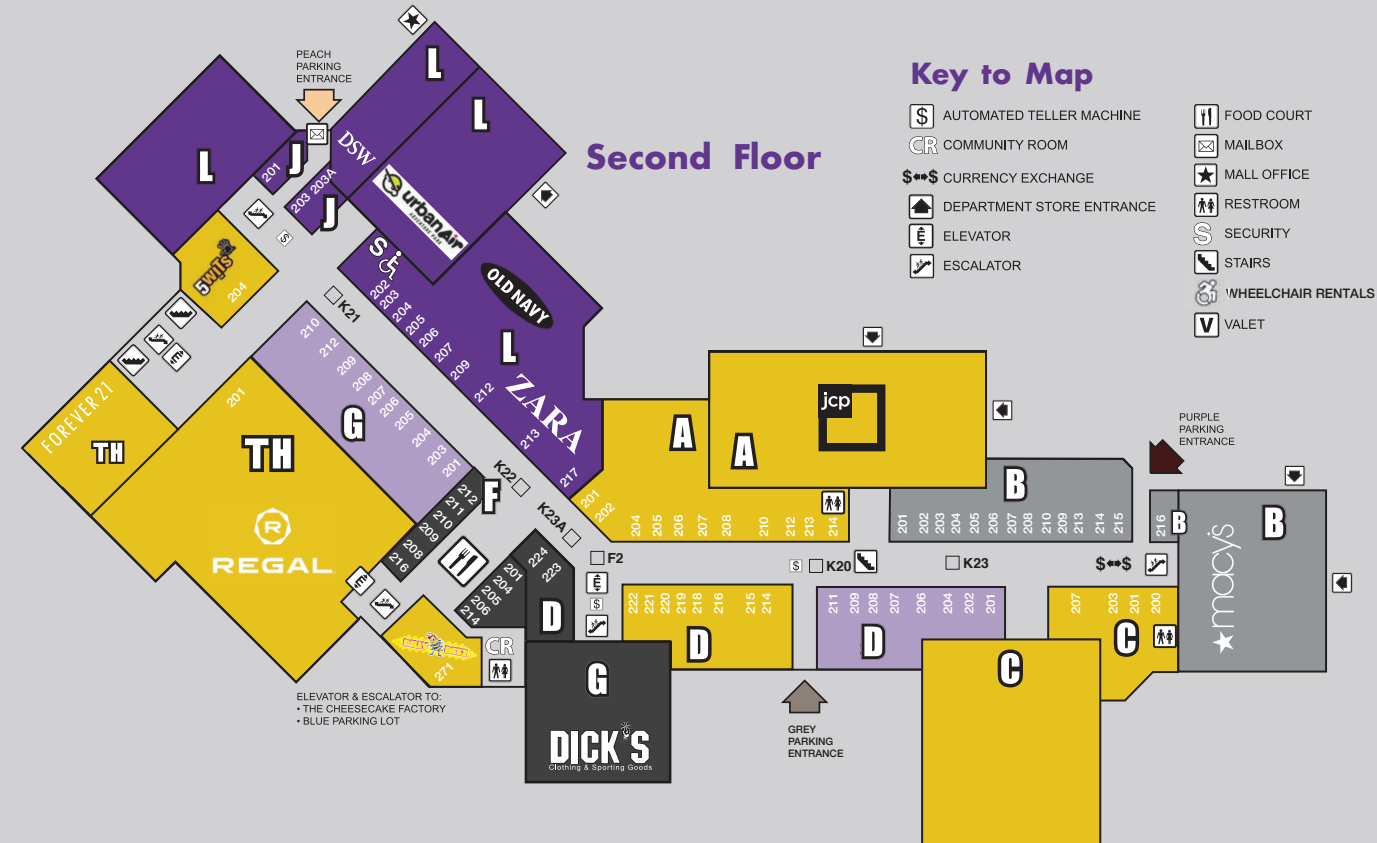

CONNECT WITH WALDEN GALLERIA

waldengalleria.com | 716.681.7600

Restrooms / Diaper Change Area

Family Restrooms are located on the lower level near Oakley and the upper level near JCPenney, Macy's and the Food Court. Lounge/nursing room is located near the restrooms in the Food Court.

The Premier Shopping Destination

WALDEN GALLERIA

- Over 200 Retailers
- 9 Full Service Restaurants
- International Food Court
- Regal Cinemas Stadium 16 with RPX & 4DX Theater
- 5 Wits Adventure Entertainment
- Urban Air Adventure Park

First Floor

Second Floor

Key to Map

- AUTOMATED TELLER MACHINE
- COMMUNITY ROOM
- CURRENCY EXCHANGE
- DEPARTMENT STORE ENTRANCE
- ELEVATOR
- ESCALATOR
- FOOD COURT
- MAILBOX
- MALL OFFICE
- RESTROOM
- SECURITY
- STAIRS
- WHEELCHAIR RENTALS
- VALET

D104 PacSun	685-5484
D211 PINK	685-3201
G207 Prom Queen	NOW OPEN
D216 rue21	815-2380
TH116 SCHIQ	(516) 590-5040
G201 Sholan	(516) 590-5040
D102 Soma Intimates	683-0581
C105 streeTgame	684-8829
D218 Torrid	681-8920
D208 Vans	681-4191
TH112 Urban Outfitters	685-8080
A101 Vera Bradley	681-0874
G102 Victoria's Secret	681-3424
G114 White House Black Market	685-3523
D105 Windsor	200-1456
L109 Zara	684-0025
G208 Zumiez	651-0438