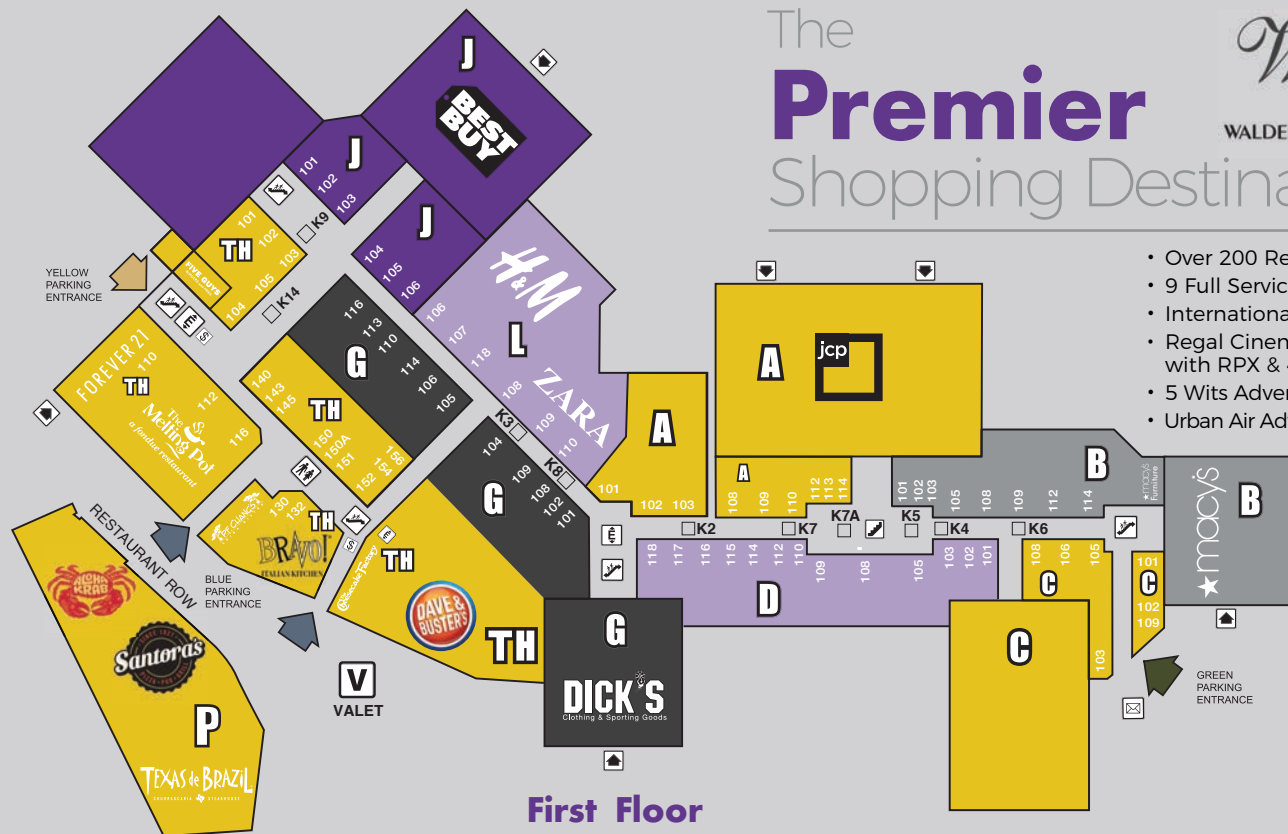

CONNECT WITH WALDEN GALLERIA

waldengalleria.com | 716.681.7600

Restrooms / Diaper Change Area

Family Restrooms are located on the lower level near Oakley and the upper level near JCPenney, Macy's and the Food Court. Lounge/nursing room is located near the restrooms in the Food Court.

The Premier Shopping Destination

WALDEN GALLERIA

- Over 200 Retailers
- 9 Full Service Restaurants
- International Food Court
- Regal Cinemas Stadium 16 with RPX & 4DX Theater
- 5 Wits Adventure Entertainment
- Urban Air Adventure Park

First Floor

Second Floor

Key to Map

- AUTOMATED TELLER MACHINE
- COMMUNITY ROOM
- CURRENCY EXCHANGE
- DEPARTMENT STORE ENTRANCE
- ELEVATOR
- ESCALATOR
- FOOD COURT
- MAILBOX
- MALL OFFICE
- RESTROOM
- SECURITY
- STAIRS
- WHEELCHAIR RENTALS
- VALET

D104 PacSun	685-5484
D211 PINK	685-3201
G207 Prom Queen	NOW OPEN
D216 rue21	815-2380
TH116 SCHIQ	(516) 590-5040
G201 Sholan	(516) 590-5040
D102 Soma Intimates	683-0581
C105 streeTgame	684-8829
D218 Torrid	681-8920
D208 Vans	681-4191
TH112 Urban Outfitters	685-8080
A101 Vera Bradley	681-0874
G102 Victoria's Secret	681-3424
G114 White House Black Market	685-3523
D105 Windsor	200-1456
L109 Zara	684-0025
G208 Zumiez	651-0438