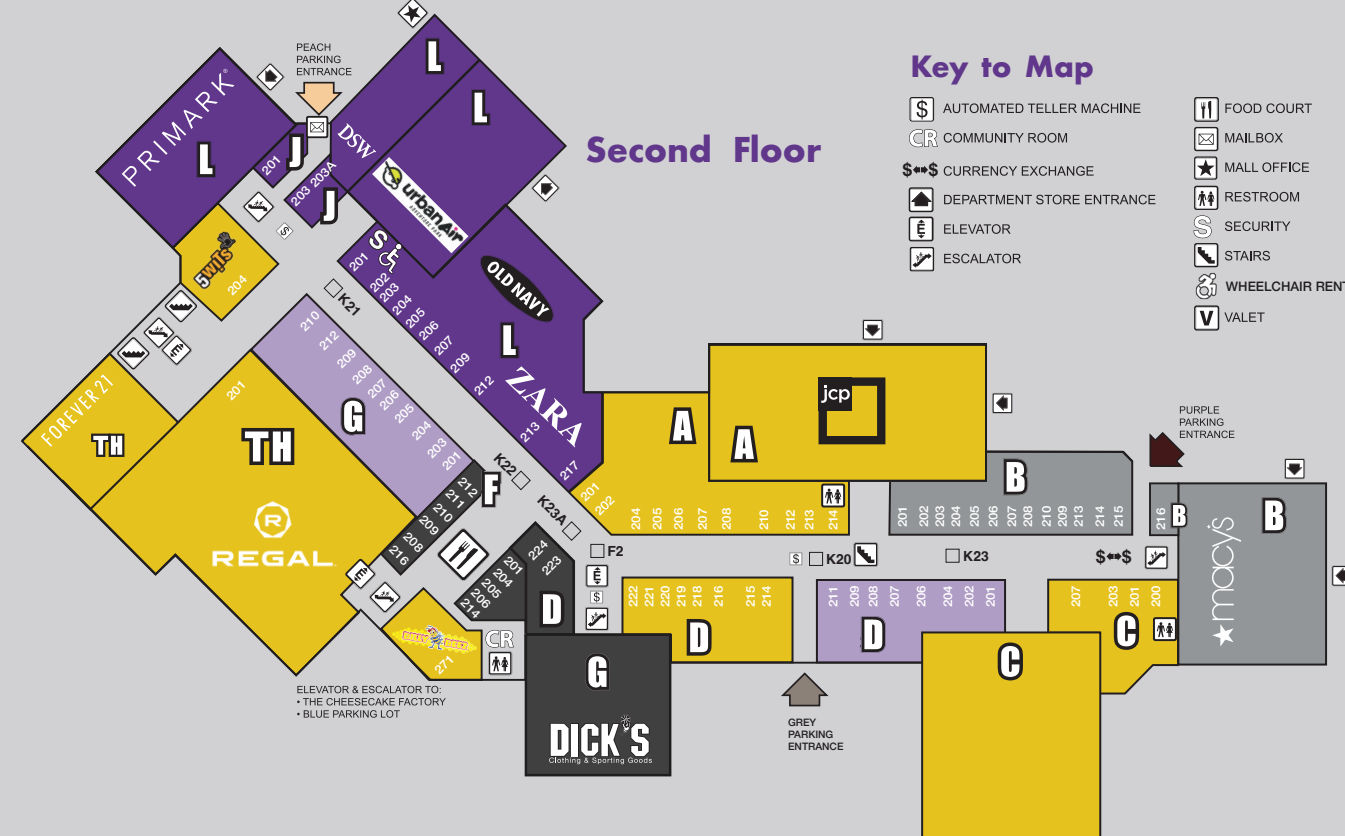

**CONNECT WITH WALDEN GALLERIA**

waldengalleria.com | 716.681.7600

COMING SOON  
**DRY GOODS**  
 LOWER LEVEL NEAR APPLE

**Restrooms / Diaper Change Area**

Family Restrooms are located on the lower level near Oakley and the upper level near JCPenney, Macy's and the Food Court. Lounge/nursing room is located near the restrooms in the Food Court.

- ### Key to Map
- AUTOMATED TELLER MACHINE
  - COMMUNITY ROOM
  - CURRENCY EXCHANGE
  - DEPARTMENT STORE ENTRANCE
  - ELEVATOR
  - ESCALATOR
  - FOOD COURT
  - MAILBOX
  - MALL OFFICE
  - RESTROOM
  - SECURITY
  - STAIRS
  - WHEELCHAIR RENTALS
  - VALET