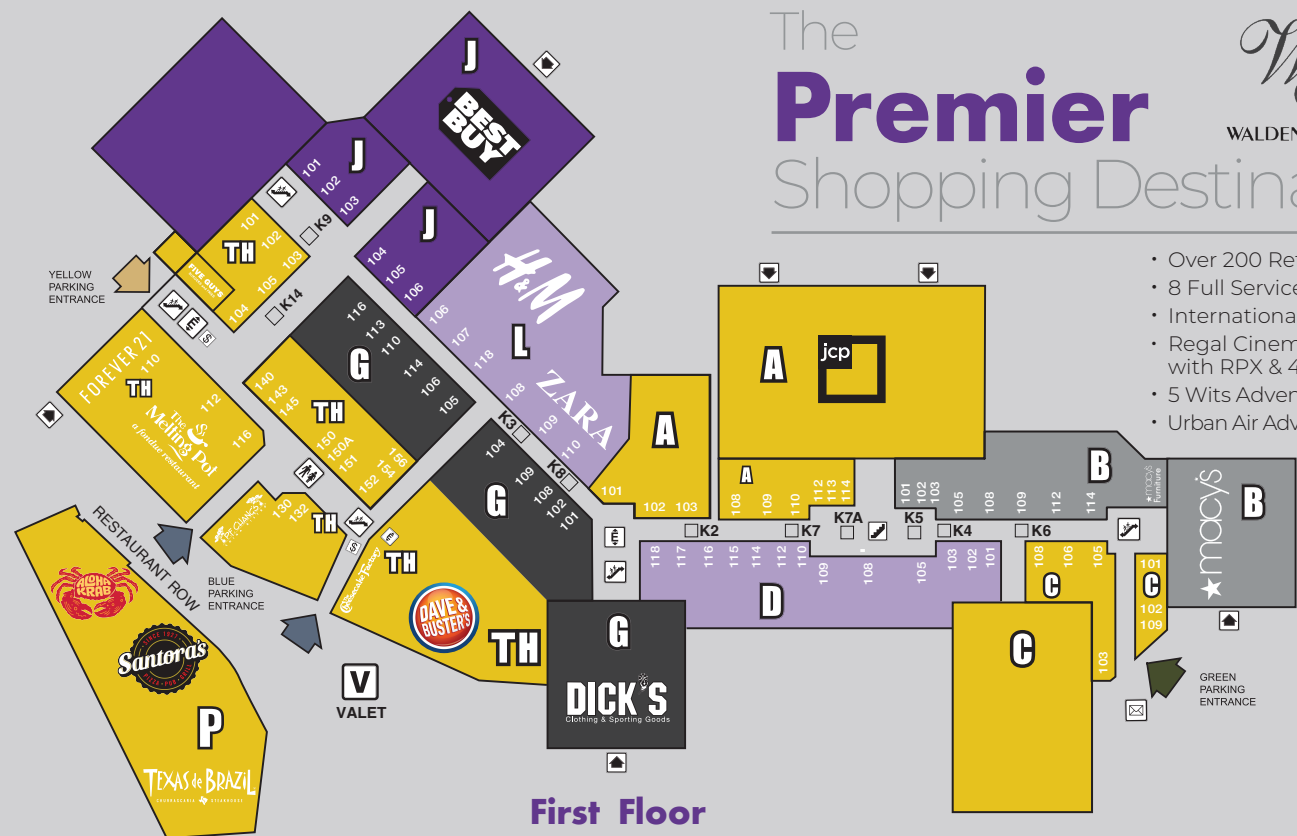

**CONNECT WITH WALDEN GALLERIA**

waldengalleria.com | 716.681.7600

COMING SOON  
**DRY GOODS**  
 LOWER LEVEL NEAR APPLE

**Restrooms / Diaper Change Area**

Family Restrooms are located on the lower level near Oakley and the upper level near JCPenney, Macy's and the Food Court. Lounge/nursing room is located near the restrooms in the Food Court.

**Wheelchair Rentals**

Available for rent free of charge. Located at the Security Office on the upper level next to Urban Air.  
 Call 716-681-7600 ext.126

**Valet Parking**

Available at Restaurant Row outside The Cheesecake Factory.  
**Friday & Saturday:** 11am - 11pm  
 Call 716-510-0820

# The Premier Shopping Destination

WALDEN GALLERIA

- Over 200 Retailers
- 8 Full Service Restaurants
- International Food Court
- Regal Cinemas Stadium 16 with RPX & 4DX Theater
- 5 Wits Adventure Entertainment
- Urban Air Adventure Park

- ### Key to Map
- AUTOMATED TELLER MACHINE
  - COMMUNITY ROOM
  - CURRENCY EXCHANGE
  - DEPARTMENT STORE ENTRANCE
  - ELEVATOR
  - ESCALATOR
  - FOOD COURT
  - MAILBOX
  - MALL OFFICE
  - RESTROOM
  - SECURITY
  - STAIRS
  - WHEELCHAIR RENTALS
  - VALET