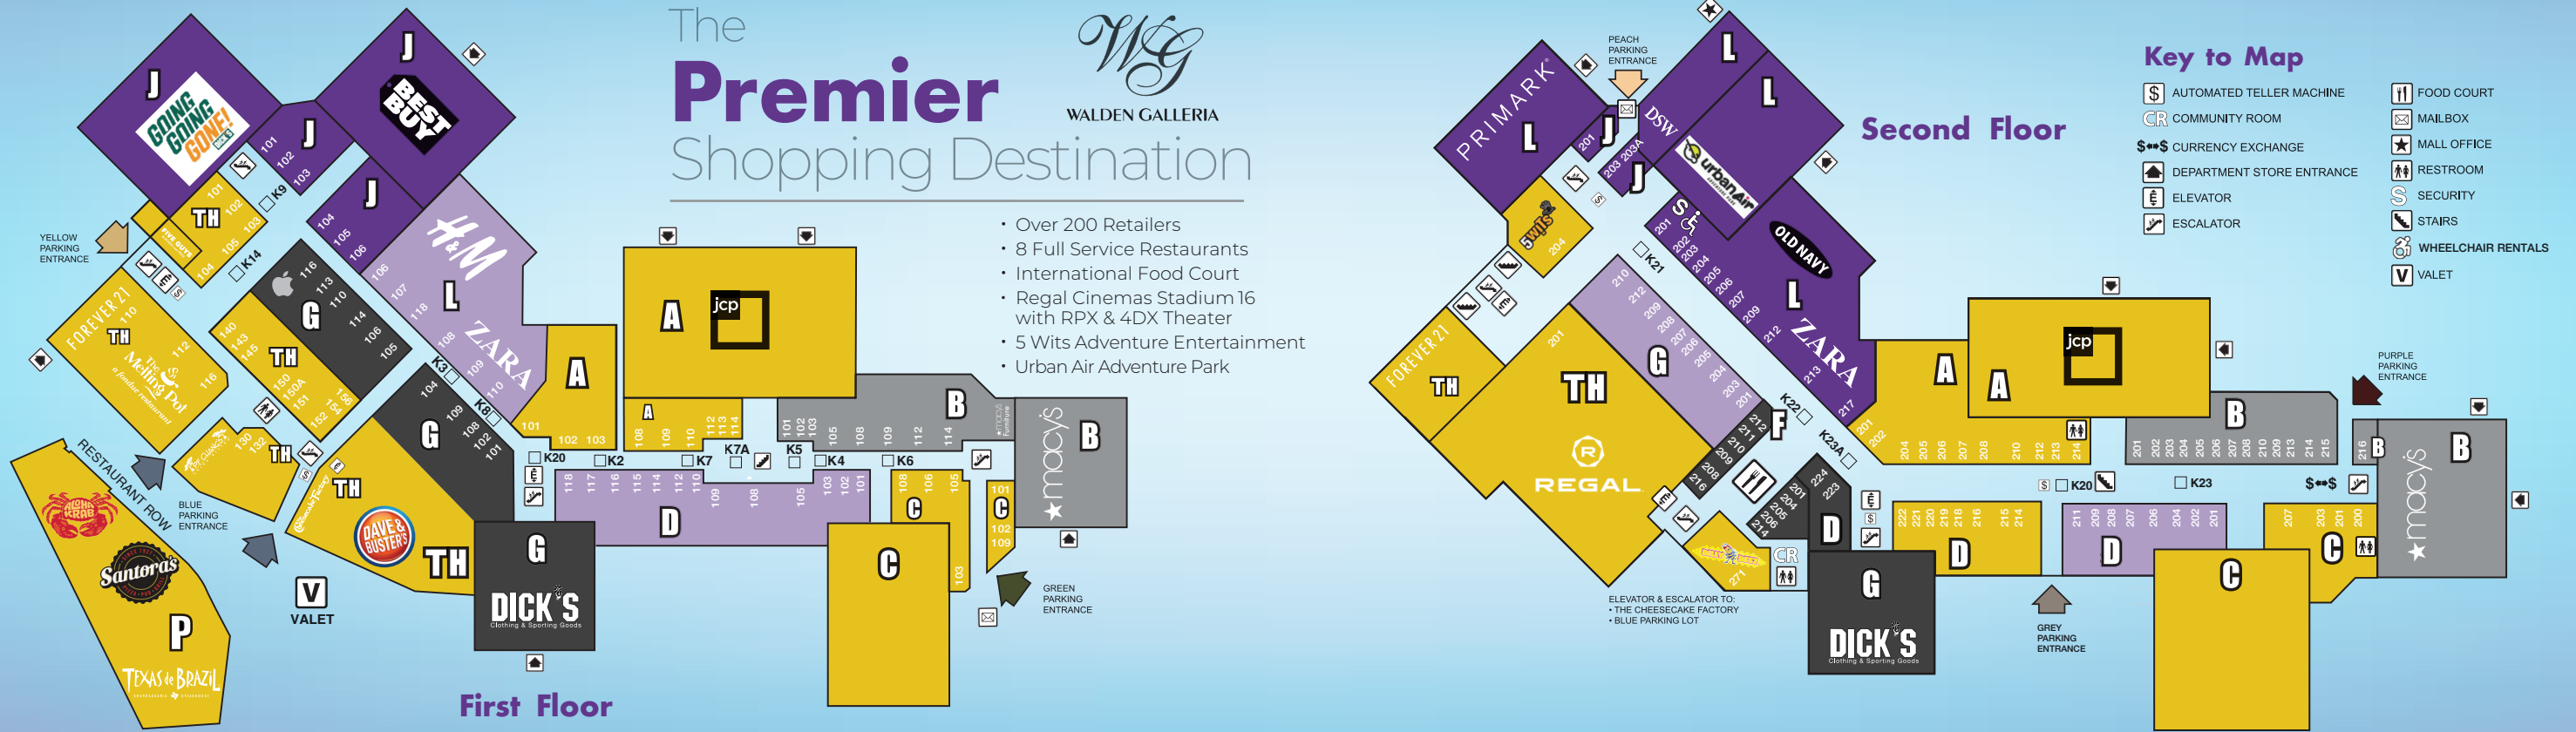

CONNECT WITH WALDEN GALLERIA

waldengalleria.com | 716.681.7600

Abercrombie & Fitch
NOW OPEN
 Lower level near ZARA

Restrooms / Diaper Change Area

Family Restrooms are located on the lower level near Oakley and the upper level near JCPenney, Macy's and the Food Court. Lounge/nursing room is located near the restrooms in the Food Court.

BARNES & NOBLE
NOW OPEN

Lower Level near Apple

Visit us anytime at bn.com and follow us at @bnwaldenny

MEXICAN CANTINA & GRILL

NOW OPEN

UPPER LEVEL NEAR MACY'S

INDOCHINO

NOW OPEN

LOWER LEVEL NEAR APPLE

Let'em fly

Buy Tickets

UrbanAirBuffalo.com

The Premier Shopping Destination

WALDEN GALLERIA

- Over 200 Retailers
- 8 Full Service Restaurants
- International Food Court
- Regal Cinemas Stadium 16 with RPX & 4DX Theater
- 5 Wits Adventure Entertainment
- Urban Air Adventure Park

Key to Map

- AUTOMATED TELLER MACHINE
- COMMUNITY ROOM
- CURRENCY EXCHANGE
- DEPARTMENT STORE ENTRANCE
- ELEVATOR
- ESCALATOR
- FOOD COURT
- MAILBOX
- MALL OFFICE
- RESTROOM
- SECURITY
- STAIRS
- WHEELCHAIR RENTALS
- VALET