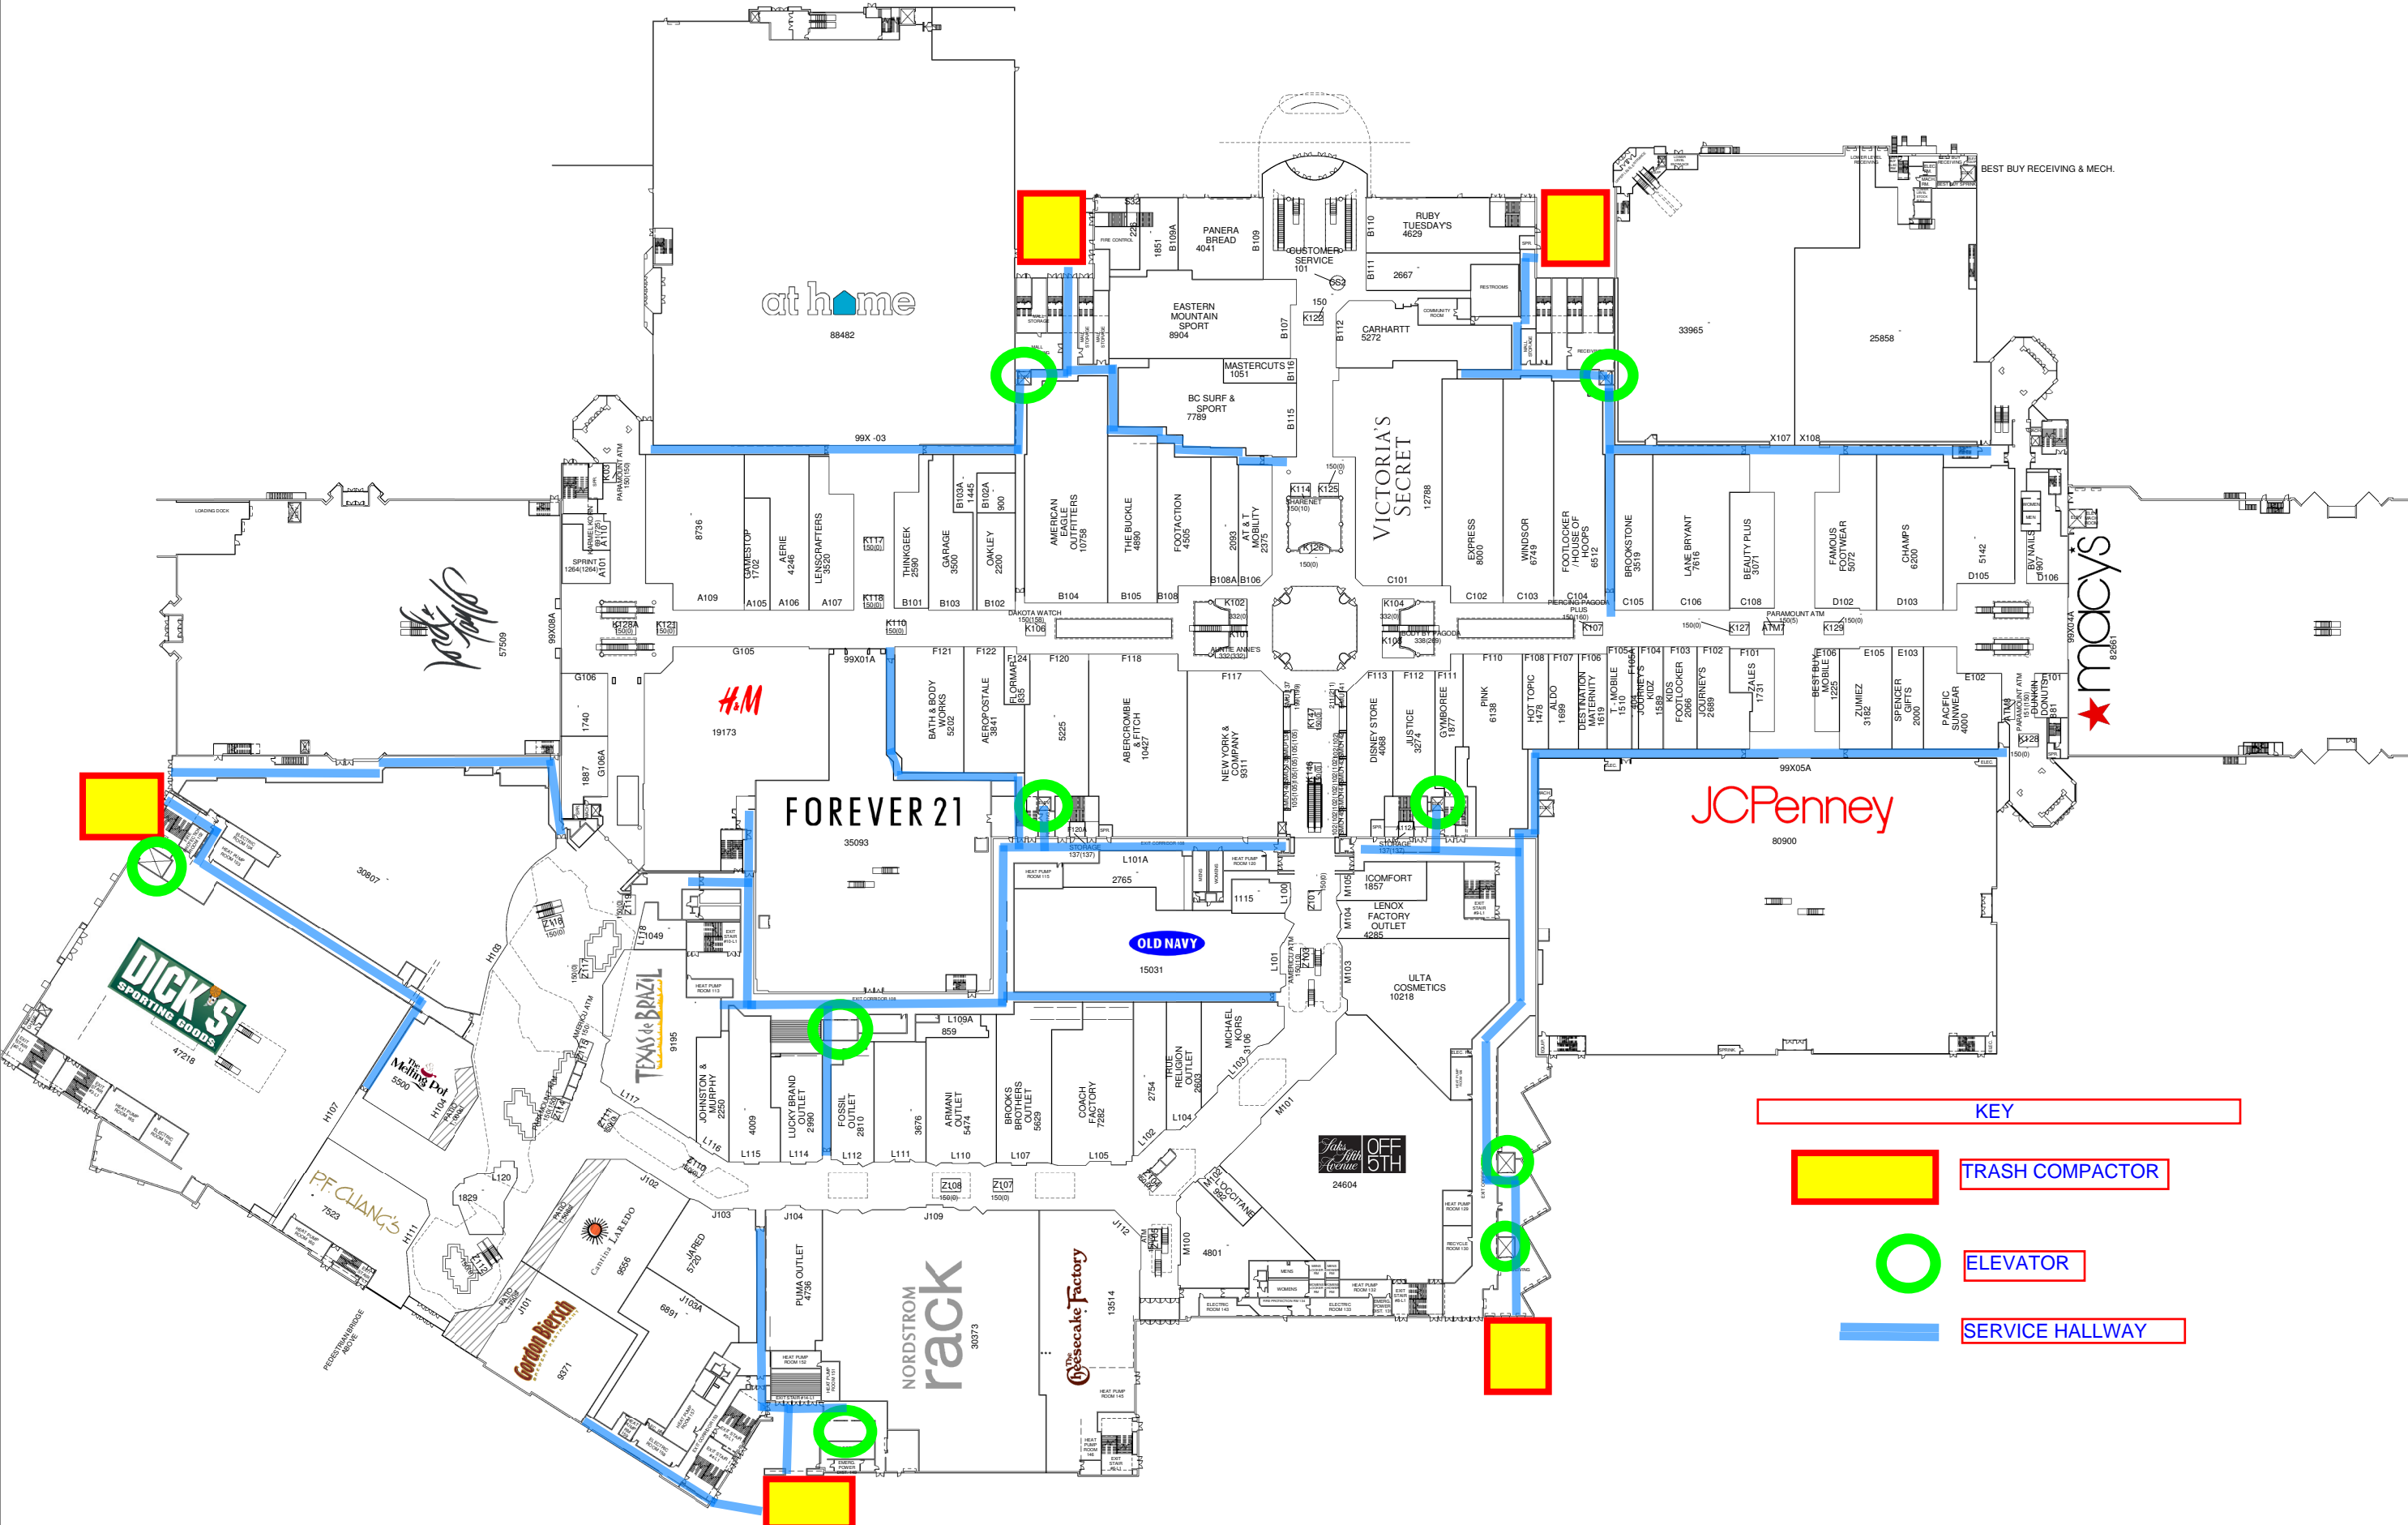

destiny usa

THE PYRAMID COMPANIES
4 CLINTON SQUARE
SYRACUSE, NEW YORK 13202
(315) 422-7000
www.pyramidmg.com

LOCATION:
SYRACUSE, NY

DRAWING:
OPERATIONAL PLAN

DATE:
05/01/17

SCALE:

L1

KEY

- TRASH COMPACTOR
- ELEVATOR
- SERVICE HALLWAY