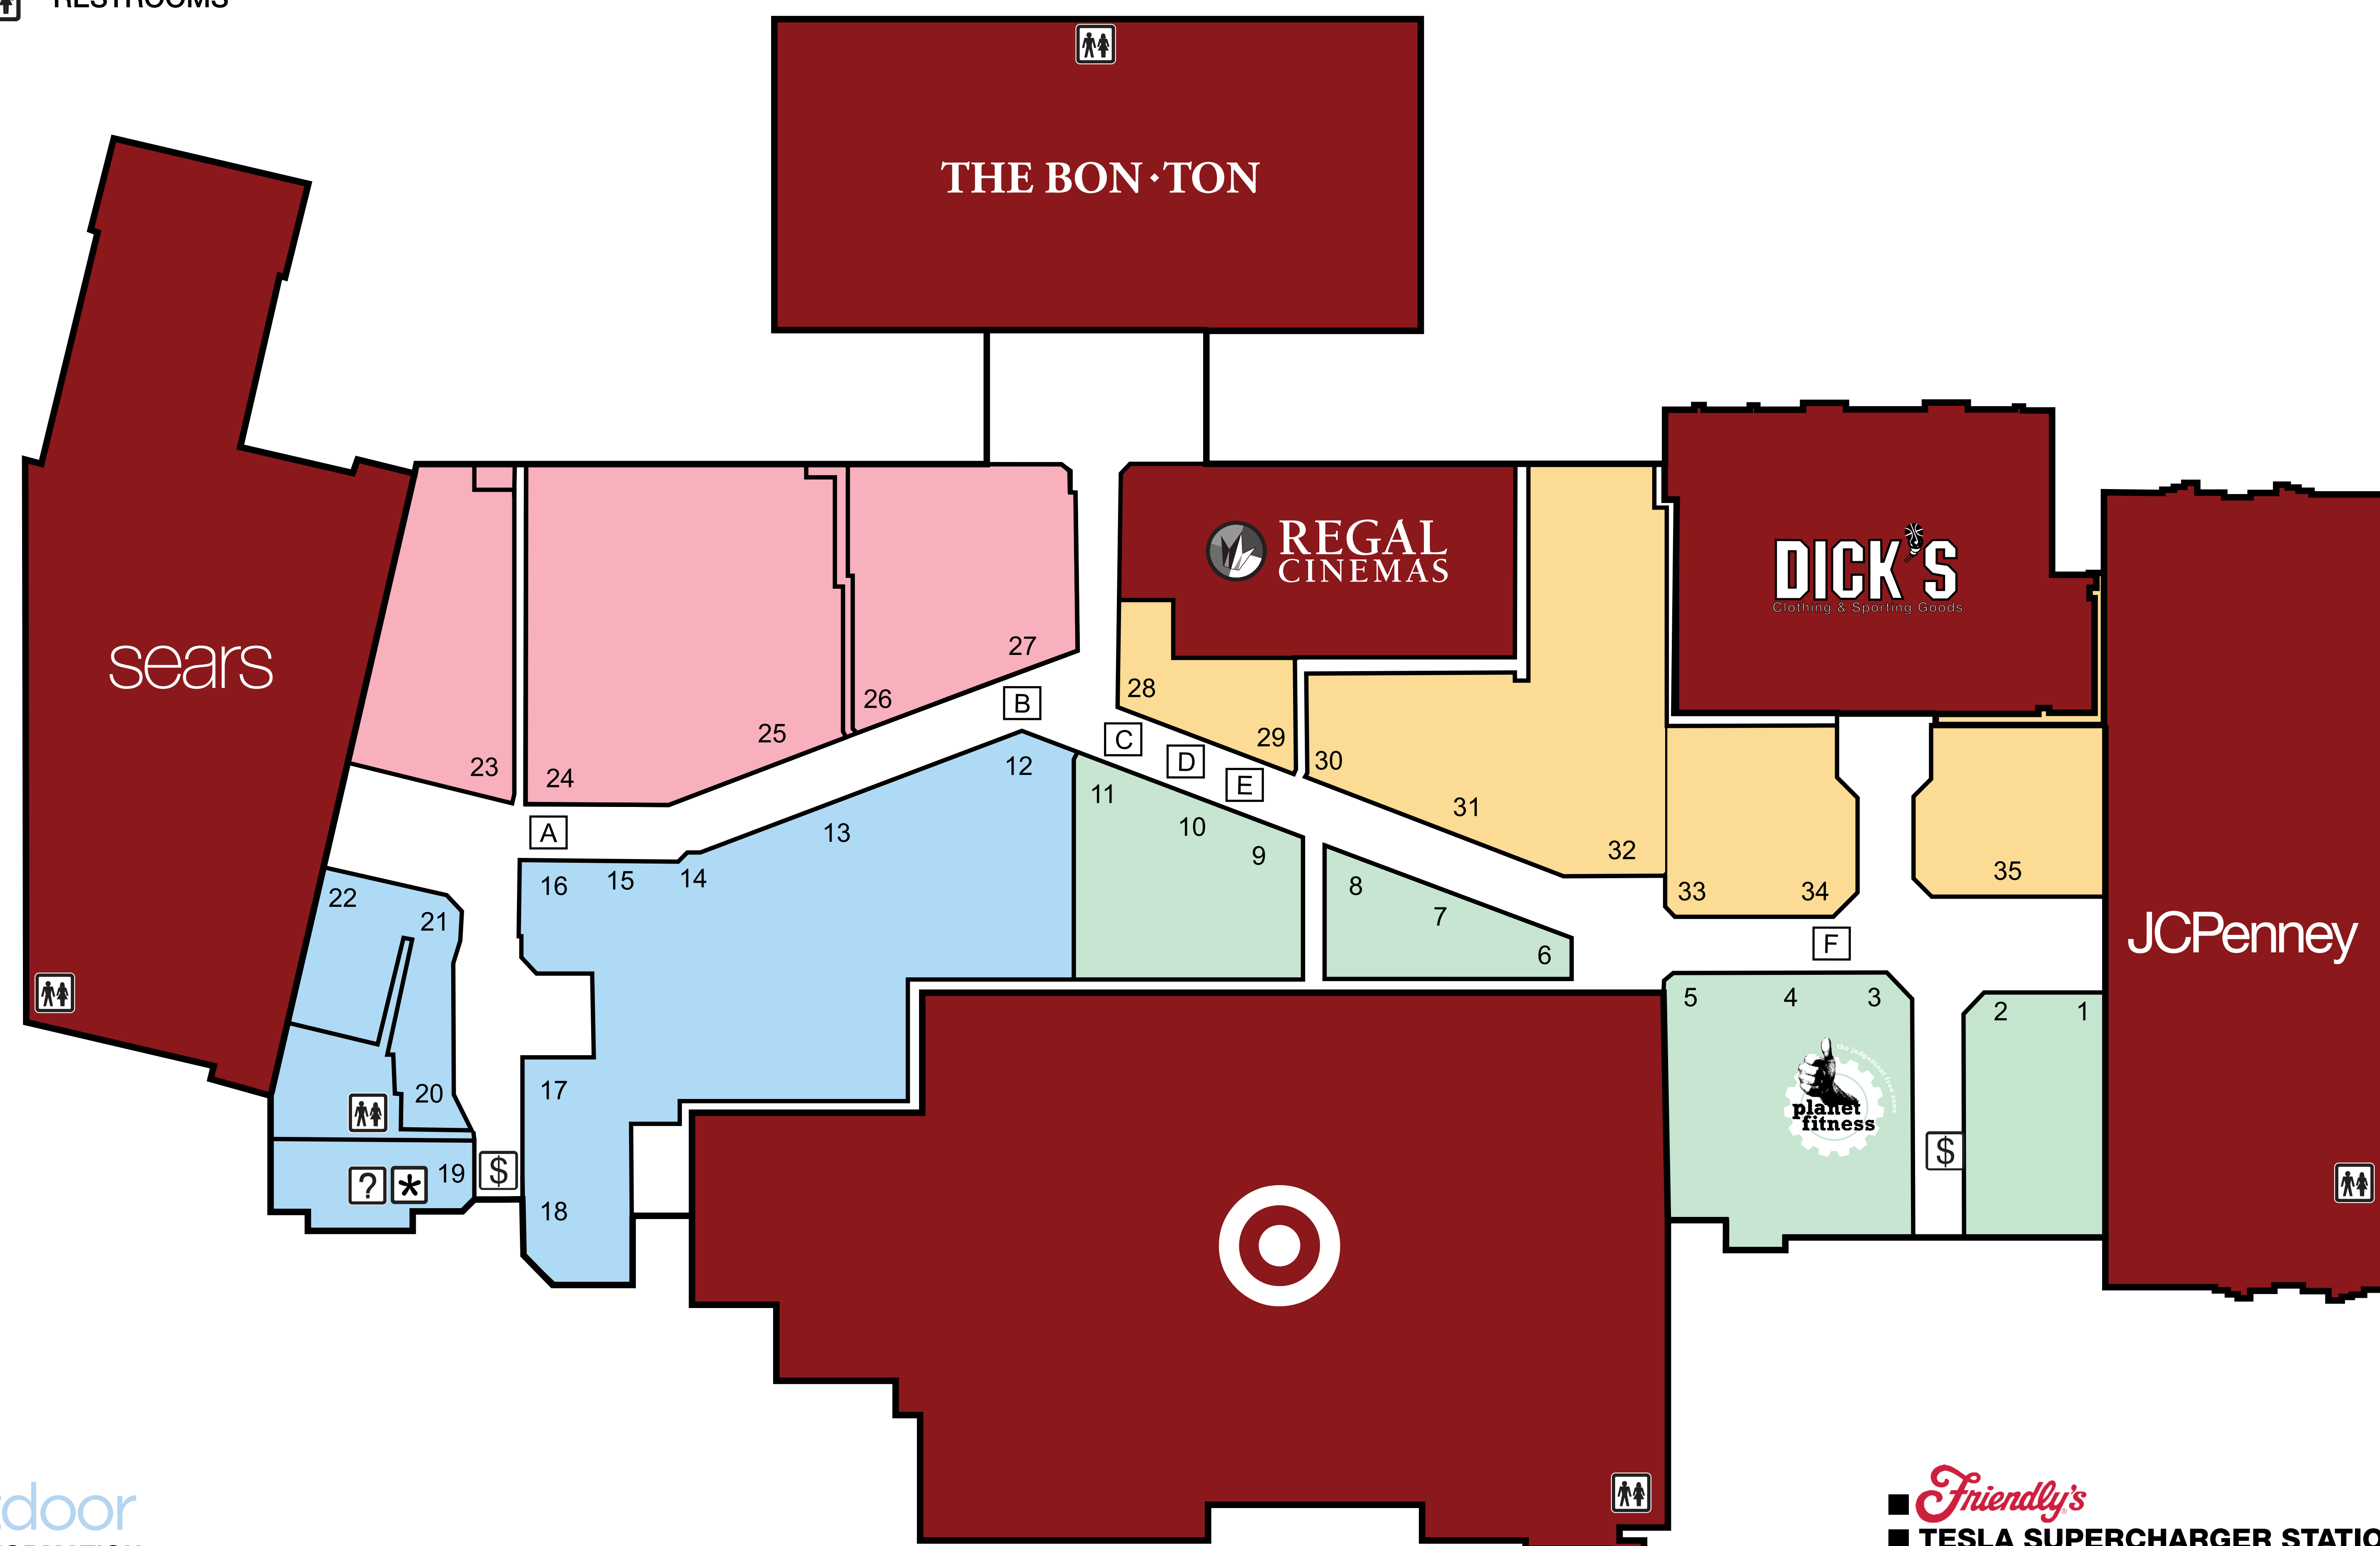

- AUTOMATED TELLER MACHINE
- CUSTOMER SERVICE CENTER
- MANAGEMENT OFFICE
- RESTROOMS

blue outdoor
FOR ADVERTISING INFORMATION
CALL 1-888-759-0209

Friendly's
TESLA SUPERCHARGER STATION